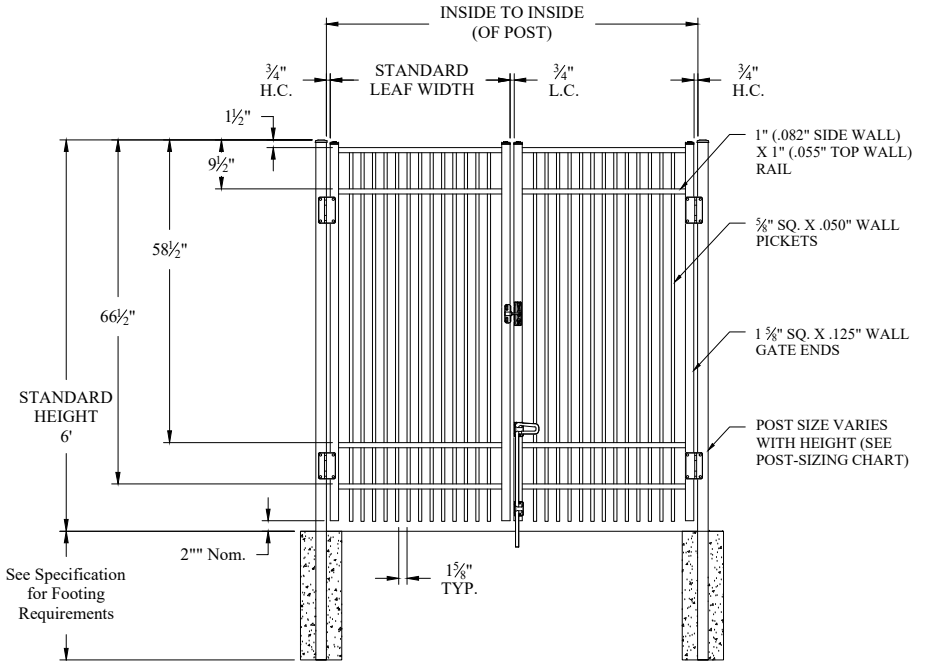

NOTES:

1. 4-rail is standard for 6' height, 3-rail is standard for all other heights.
2. Additional styles of gate hardware are available on request. This could change the Latch & Hinge Clearance.
3. Flush bottom available with certain heights, see Jerith Liberty or Jerith Legacy catalog.
4. Available in standard or arched style.

Single Gate Arrangement

Double Gate Arrangement

POST OPTIONS
2" sq. x .060" wall (standard) or .125" wall
2.5" sq. x .075" wall or .125" wall
3" sq. x .090" wall or .125" wall
4" sq. x .125" wall

Values shown are nominal and not to be used for installation purposes. See product specification for installation requirements.

JERITH LIBERTY OR JERITH LEGACY STYLE #402 SWING GATE 3-RAIL

NOTES:

1. 4-rail is standard for 6' height, 3-rail is standard for all other heights.
2. Additional styles of gate hardware are available on request. This could change the Latch & Hinge Clearance.
3. Flush bottom available with certain heights, see Jerith Liberty or Jerith Legacy catalog.
4. Available in standard or arched style.