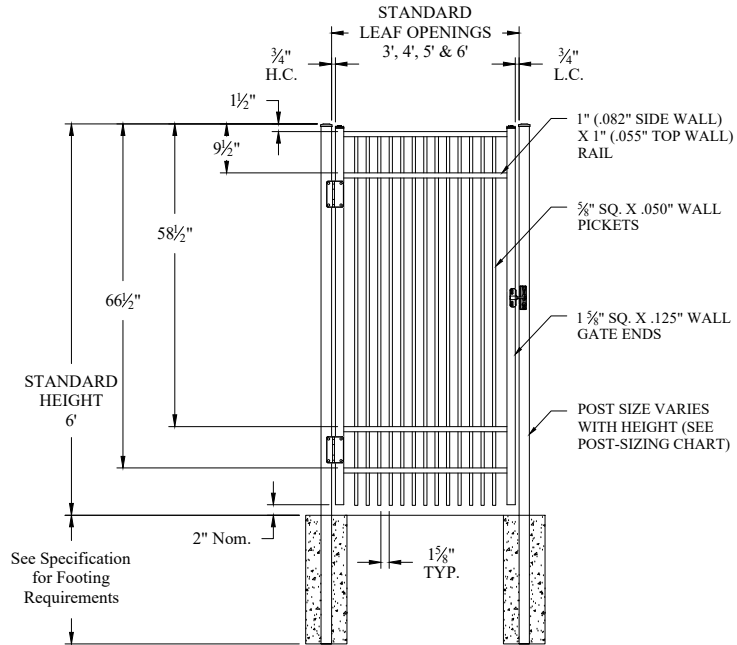

NOTES:

1. 4-rail is standard for 6' height, 3-rail is standard for all other heights.
2. Additional styles of gate hardware are available on request. This could change the Latch & Hinge Clearance.
3. Flush bottom available with certain heights, see Jerith Liberty or Jerith Legacy catalog.
4. Available in standard or arched style.

Single Gate Arrangement

Double Gate Arrangement

POST OPTIONS
2" sq. x .060" wall (standard) or .125" wall
2.5" sq. x .075" wall or .125" wall
3" sq. x .090" wall or .125" wall
4" sq. x .125" wall

Values shown are nominal and not to be used for installation purposes. See product specification for installation requirements.

JERITH LIBERTY OR JERITH LEGACY STYLE #402 SWING GATE 3-RAIL

NOTES:

1. 4-rail is standard for 6' height, 3-rail is standard for all other heights.
2. Additional styles of gate hardware are available on request. This could change the Latch & Hinge Clearance.
3. Flush bottom available with certain heights, see Jerith Liberty or Jerith Legacy catalog.
4. Available in standard or arched style.