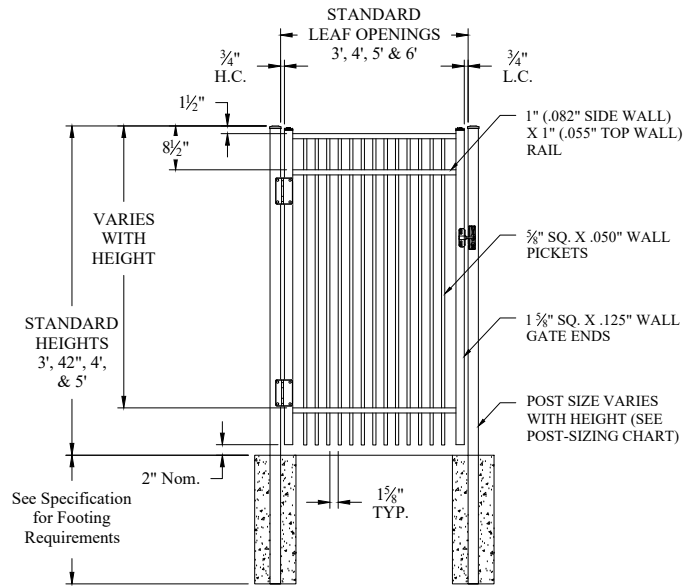

NOTES:

1. 4-rail is standard for 6' height, 3-rail is standard for all other heights.
2. Additional styles of gate hardware are available on request. This could change the Latch & Hinge Clearance.
3. Flush bottom available with certain heights, see Jerith Liberty or Jerith Legacy catalog.
4. Available in standard or arched style.

Single Gate Arrangement

Double Gate Arrangement

POST OPTIONS
2" sq. x .060" wall (standard) or .125" wall
2.5" sq. x .075" wall or .125" wall
3" sq. x .090" wall or .125" wall
4" sq. x .125" wall

Values shown are nominal and not to be used for installation purposes. See product specification for installation requirements.

JERITH LIBERTY OR JERITH LEGACY STYLE #402 SWING GATE 3-RAIL

NOTES:

1. 4-rail is standard for 6' height, 3-rail is standard for all other heights.
2. Additional styles of gate hardware are available on request. This could change the Latch & Hinge Clearance.
3. Flush bottom available with certain heights, see Jerith Liberty or Jerith Legacy catalog.
4. Available in standard or arched style.