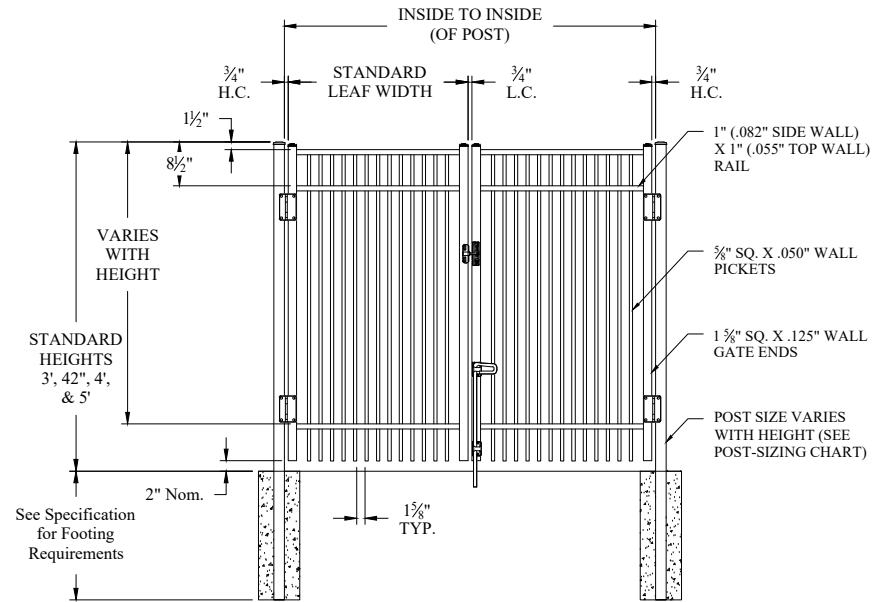

NOTES:

1. 4-rail is standard for 6' height, 3-rail is standard for all other heights.
2. Additional styles of gate hardware are available on request. This could change the Latch & Hinge Clearance.
3. Flush bottom available with certain heights, see Jerith Liberty or Jerith Legacy catalog.
4. Available in standard or arched style.

Single Gate Arrangement

Double Gate Arrangement

POST OPTIONS
2" sq. x .060" wall (standard) or .125" wall
2.5" sq. x .075" wall or .125" wall
3" sq. x .090" wall or .125" wall
4" sq. x .125" wall

Values shown are nominal and not to be used for installation purposes. See product specification for installation requirements.

JERITH LIBERTY OR JERITH LEGACY STYLE #402 SWING GATE 3-RAIL

NOTES:

1. 4-rail is standard for 6' height, 3-rail is standard for all other heights.
2. Additional styles of gate hardware are available on request. This could change the Latch & Hinge Clearance.
3. Flush bottom available with certain heights, see Jerith Liberty or Jerith Legacy catalog.
4. Available in standard or arched style.