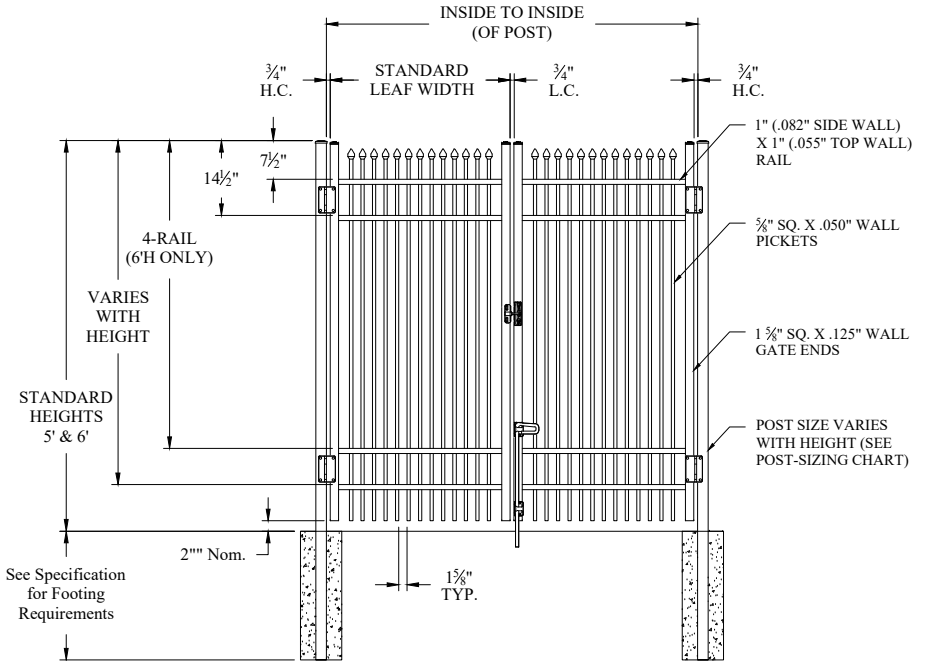

NOTES:

1. 4-rail is standard for 6' height, 3-rail is standard for all other heights.
2. Additional styles of gate hardware are available on request. This could change the Latch & Hinge Clearance.
3. Flush bottom available with certain heights, see Jerith Liberty or Jerith Legacy catalog.
4. Available in standard or arched style.

Single Gate Arrangement

Double Gate Arrangement

POST OPTIONS
2" sq. x .060" wall (standard) or .125" wall
2.5" sq. x .075" wall or .125" wall
3" sq. x .090" wall or .125" wall
4" sq. x .125" wall

Values shown are nominal and not to be used for installation purposes. See product specification for installation requirements.

JERITH LIBERTY OR JERITH LEGACY STYLE #401 SWING GATE 3-RAIL

NOTES:

1. 4-rail is standard for 6' height, 3-rail is standard for all other heights.
2. Additional styles of gate hardware are available on request. This could change the Latch & Hinge Clearance.
3. Flush bottom available with certain heights, see Jerith Liberty or Jerith Legacy catalog.
4. Available in standard or arched style.