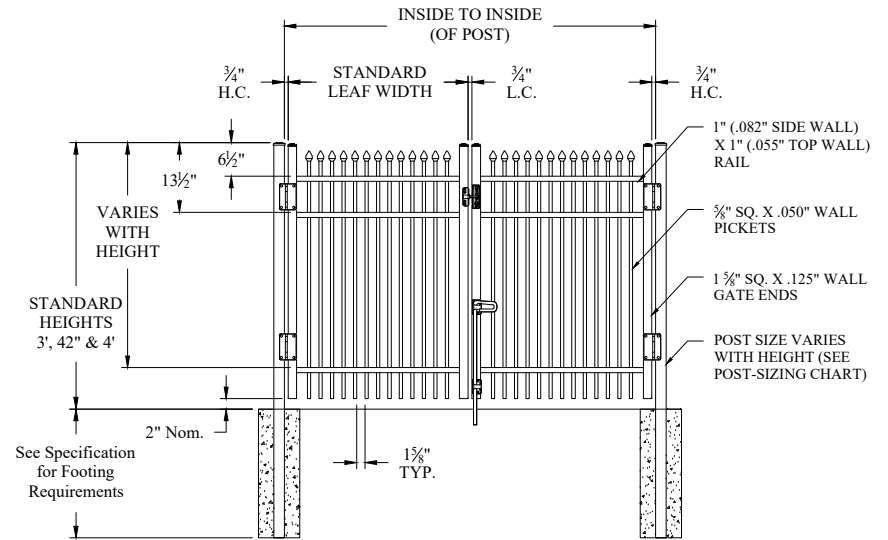

NOTES:

1. 4-rail is standard for 6' height, 3-rail is standard for all other heights.
2. Additional styles of gate hardware are available on request. This could change the Latch & Hinge Clearance.
3. Flush bottom available with certain heights, see Jerith Liberty or Jerith Legacy catalog.
4. Available in standard or arched style.

Single Gate Arrangement

Double Gate Arrangement

POST OPTIONS
2" sq. x .060" wall (standard) or .125" wall
2.5" sq. x .075" wall or .125" wall
3" sq. x .090" wall or .125" wall
4" sq. x .125" wall

Values shown are nominal and not to be used for installation purposes. See product specification for installation requirements.

JERITH LIBERTY OR JERITH LEGACY STYLE #401 SWING GATE 3-RAIL

NOTES:

1. 4-rail is standard for 6' height, 3-rail is standard for all other heights.
2. Additional styles of gate hardware are available on request. This could change the Latch & Hinge Clearance.
3. Flush bottom available with certain heights, see Jerith Liberty or Jerith Legacy catalog.
4. Available in standard or arched style.