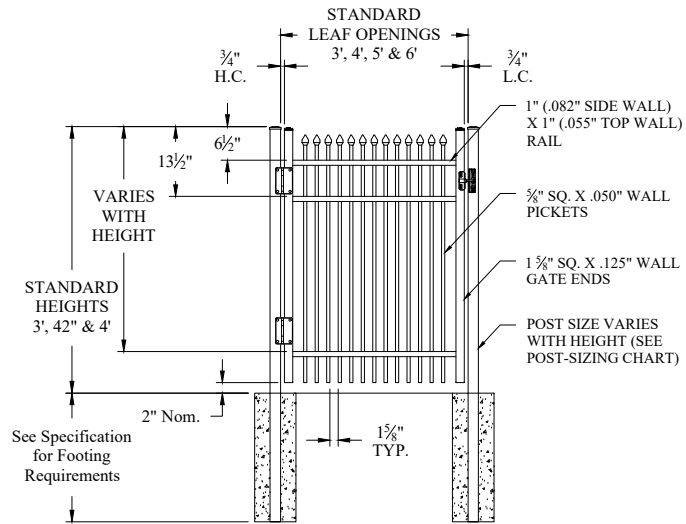

NOTES:

1. 4-rail is standard for 6' height, 3-rail is standard for all other heights.
2. Additional styles of gate hardware are available on request. This could change the Latch & Hinge Clearance.
3. Flush bottom available with certain heights, see Jerith Liberty or Jerith Legacy catalog.
4. Available in standard or arched style.

Single Gate Arrangement

Double Gate Arrangement

POST OPTIONS
2" sq. x .060" wall (standard) or .125" wall
2.5" sq. x .075" wall or .125" wall
3" sq. x .090" wall or .125" wall
4" sq. x .125" wall

Values shown are nominal and not to be used for installation purposes. See product specification for installation requirements.

JERITH LIBERTY OR JERITH LEGACY STYLE #401 SWING GATE 3-RAIL

NOTES:

1. 4-rail is standard for 6' height, 3-rail is standard for all other heights.
2. Additional styles of gate hardware are available on request. This could change the Latch & Hinge Clearance.
3. Flush bottom available with certain heights, see Jerith Liberty or Jerith Legacy catalog.
4. Available in standard or arched style.