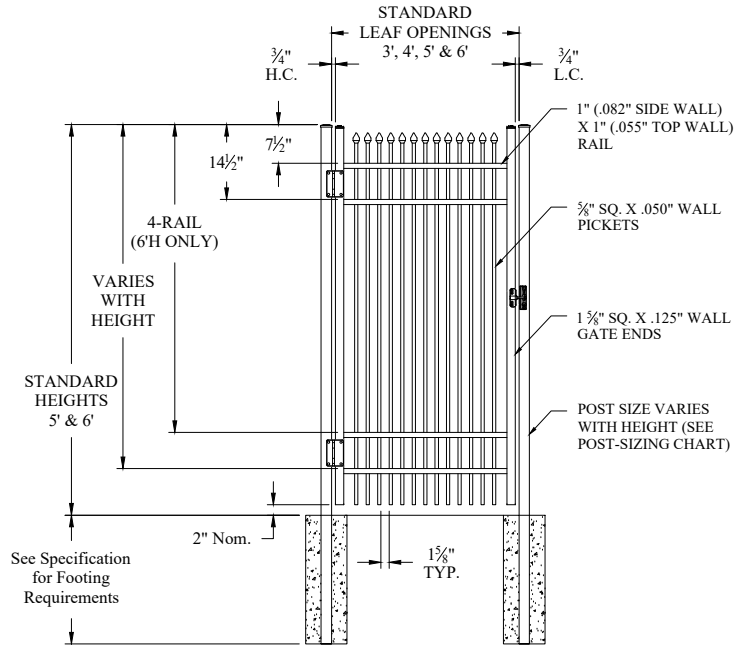

NOTES:

1. 4-rail is standard for 6' height, 3-rail is standard for all other heights.
2. Additional styles of gate hardware are available on request. This could change the Latch & Hinge Clearance.
3. Flush bottom available with certain heights, see Jerith Liberty or Jerith Legacy catalog.
4. Available in standard or arched style.

Single Gate Arrangement

Double Gate Arrangement

POST OPTIONS
2" sq. x .060" wall (standard) or .125" wall
2.5" sq. x .075" wall or .125" wall
3" sq. x .090" wall or .125" wall
4" sq. x .125" wall

Values shown are nominal and not to be used for installation purposes. See product specification for installation requirements.

JERITH LIBERTY OR JERITH LEGACY STYLE #401 SWING GATE 3-RAIL

NOTES:

1. 4-rail is standard for 6' height, 3-rail is standard for all other heights.
2. Additional styles of gate hardware are available on request. This could change the Latch & Hinge Clearance.
3. Flush bottom available with certain heights, see Jerith Liberty or Jerith Legacy catalog.
4. Available in standard or arched style.