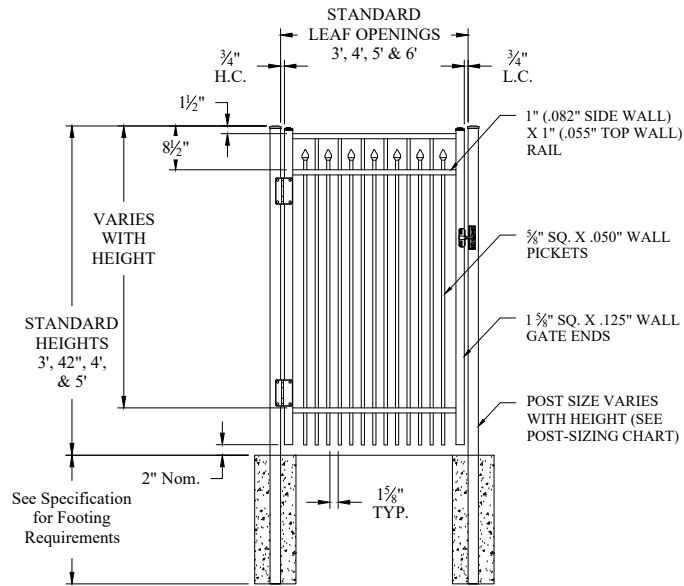

NOTES:

1. 4-rail is standard for 6' height, 3-rail is standard for all other heights.
2. Additional styles of gate hardware are available on request. This could change the Latch & Hinge Clearance.
3. Flush bottom available with certain heights, see Jerith Liberty or Jerith Legacy catalog.
4. Available in standard or arched style.

Single Gate Arrangement

Double Gate Arrangement

POST OPTIONS
2" sq. x .060" wall (standard) or .125" wall
2.5" sq. x .075" wall or .125" wall
3" sq. x .090" wall or .125" wall
4" sq. x .125" wall

Values shown are nominal and not to be used for installation purposes. See product specification for installation requirements.

JERITH LIBERTY OR JERITH LEGACY STYLE #400 SWING GATE 3-RAIL

NOTES:

1. 4-rail is standard for 6' height, 3-rail is standard for all other heights.
2. Additional styles of gate hardware are available on request. This could change the Latch & Hinge Clearance.
3. Flush bottom available with certain heights, see Jerith Liberty or Jerith Legacy catalog.
4. Available in standard or arched style.