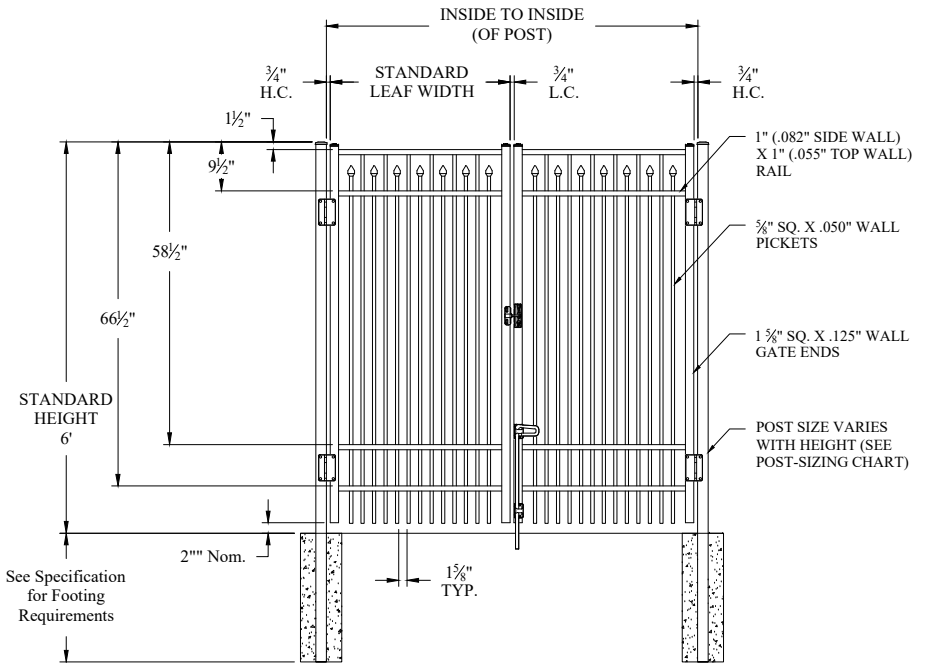

NOTES:

1. 4-rail is standard for 6' height, 3-rail is standard for all other heights.
2. Additional styles of gate hardware are available on request. This could change the Latch & Hinge Clearance.
3. Flush bottom available with certain heights, see Jerith Liberty or Jerith Legacy catalog.
4. Available in standard or arched style.

Single Gate Arrangement

Double Gate Arrangement

POST OPTIONS
2" sq. x .060" wall (standard) or .125" wall
2.5" sq. x .075" wall or .125" wall
3" sq. x .090" wall or .125" wall
4" sq. x .125" wall

Values shown are nominal and not to be used for installation purposes. See product specification for installation requirements.

JERITH LIBERTY OR JERITH LEGACY STYLE #400 SWING GATE 3-RAIL

NOTES:

1. 4-rail is standard for 6' height, 3-rail is standard for all other heights.
2. Additional styles of gate hardware are available on request. This could change the Latch & Hinge Clearance.
3. Flush bottom available with certain heights, see Jerith Liberty or Jerith Legacy catalog.
4. Available in standard or arched style.