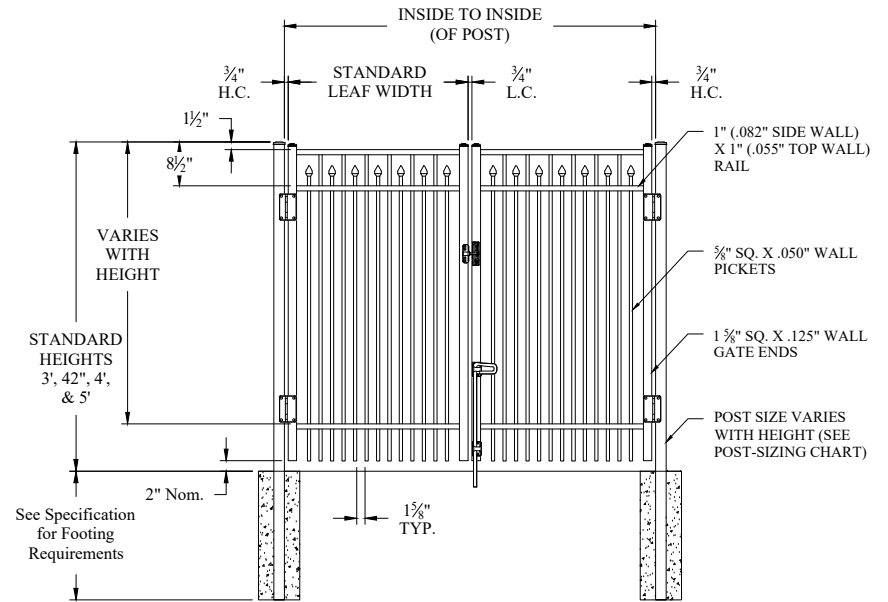

NOTES:

1. 4-rail is standard for 6' height, 3-rail is standard for all other heights.
2. Additional styles of gate hardware are available on request. This could change the Latch & Hinge Clearance.
3. Flush bottom available with certain heights, see Jerith Liberty or Jerith Legacy catalog.
4. Available in standard or arched style.

Single Gate Arrangement

Double Gate Arrangement

POST OPTIONS
2" sq. x .060" wall (standard) or .125" wall
2.5" sq. x .075" wall or .125" wall
3" sq. x .090" wall or .125" wall
4" sq. x .125" wall

Values shown are nominal and not to be used for installation purposes. See product specification for installation requirements.

JERITH LIBERTY OR JERITH LEGACY STYLE #400 SWING GATE 3-RAIL

NOTES:

1. 4-rail is standard for 6' height, 3-rail is standard for all other heights.
2. Additional styles of gate hardware are available on request. This could change the Latch & Hinge Clearance.
3. Flush bottom available with certain heights, see Jerith Liberty or Jerith Legacy catalog.
4. Available in standard or arched style.