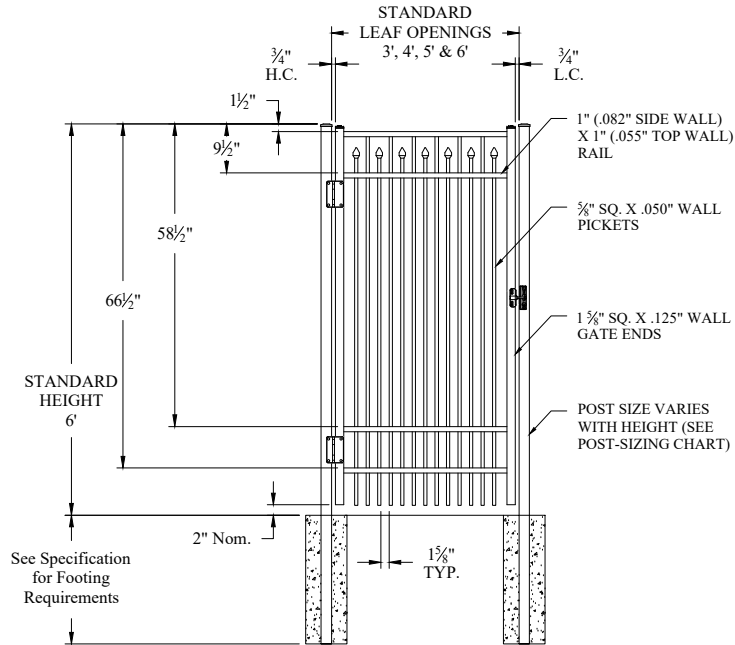

NOTES:

1. 4-rail is standard for 6' height, 3-rail is standard for all other heights.
2. Additional styles of gate hardware are available on request. This could change the Latch & Hinge Clearance.
3. Flush bottom available with certain heights, see Jerith Liberty or Jerith Legacy catalog.
4. Available in standard or arched style.

Single Gate Arrangement

Double Gate Arrangement

POST OPTIONS
2" sq. x .060" wall (standard) or .125" wall
2.5" sq. x .075" wall or .125" wall
3" sq. x .090" wall or .125" wall
4" sq. x .125" wall

Values shown are nominal and not to be used for installation purposes. See product specification for installation requirements.

JERITH LIBERTY OR JERITH LEGACY STYLE #400 SWING GATE 3-RAIL

NOTES:

1. 4-rail is standard for 6' height, 3-rail is standard for all other heights.
2. Additional styles of gate hardware are available on request. This could change the Latch & Hinge Clearance.
3. Flush bottom available with certain heights, see Jerith Liberty or Jerith Legacy catalog.
4. Available in standard or arched style.