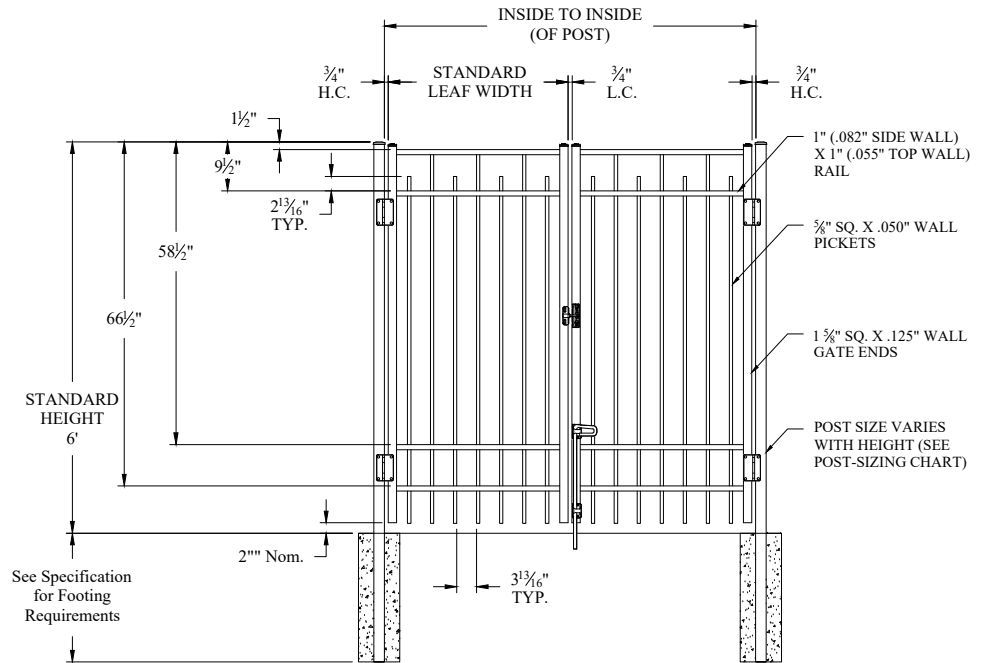

NOTES:

1. 4-rail is standard for 6' height, 3-rail is standard for all other heights.
2. Additional styles of gate hardware are available on request. This could change the Latch & Hinge Clearance.
3. Flush bottom available with certain heights, see Jerith Liberty or Jerith Legacy catalog.
4. Available in standard or arched style.

Single Gate Arrangement

Double Gate Arrangement

POST OPTIONS
2" sq. x .060" wall (standard) or .125" wall
2.5" sq. x .075" wall or .125" wall
3" sq. x .090" wall or .125" wall
4" sq. x .125" wall

Values shown are nominal and not to be used for installation purposes. See product specification for installation requirements.

JERITH LIBERTY OR JERITH LEGACY STYLE #211 SWING GATE 3-RAIL

NOTES:

1. 4-rail is standard for 6' height, 3-rail is standard for all other heights.
2. Additional styles of gate hardware are available on request. This could change the Latch & Hinge Clearance.
3. Flush bottom available with certain heights, see Jerith Liberty or Jerith Legacy catalog.
4. Available in standard or arched style.