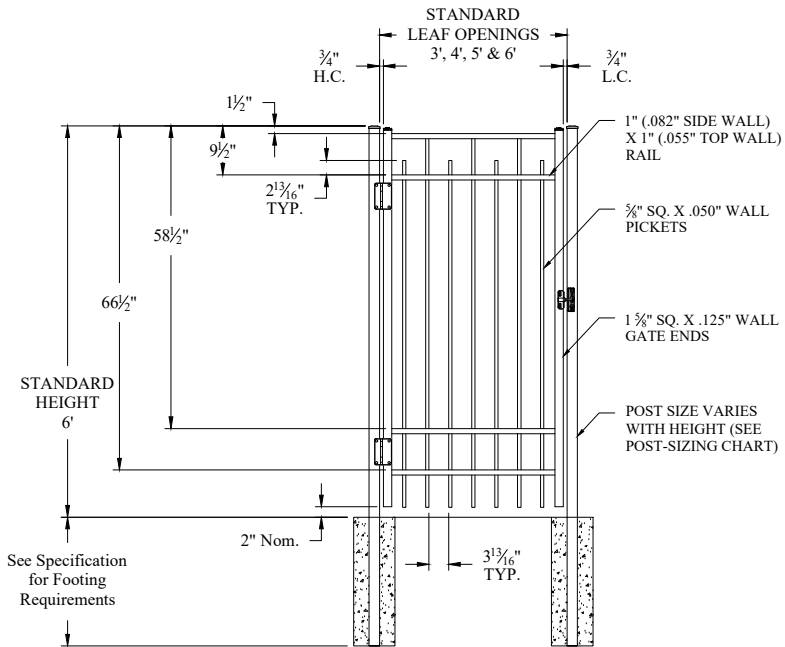

NOTES:

1. 4-rail is standard for 6' height, 3-rail is standard for all other heights.
2. Additional styles of gate hardware are available on request. This could change the Latch & Hinge Clearance.
3. Flush bottom available with certain heights, see Jerith Liberty or Jerith Legacy catalog.
4. Available in standard or arched style.

Single Gate Arrangement

Double Gate Arrangement

POST OPTIONS
2" sq. x .060" wall (standard) or .125" wall
2.5" sq. x .075" wall or .125" wall
3" sq. x .090" wall or .125" wall
4" sq. x .125" wall

Values shown are nominal and not to be used for installation purposes. See product specification for installation requirements.

JERITH LIBERTY OR JERITH LEGACY STYLE #211 SWING GATE 3-RAIL

NOTES:

1. 4-rail is standard for 6' height, 3-rail is standard for all other heights.
2. Additional styles of gate hardware are available on request. This could change the Latch & Hinge Clearance.
3. Flush bottom available with certain heights, see Jerith Liberty or Jerith Legacy catalog.
4. Available in standard or arched style.