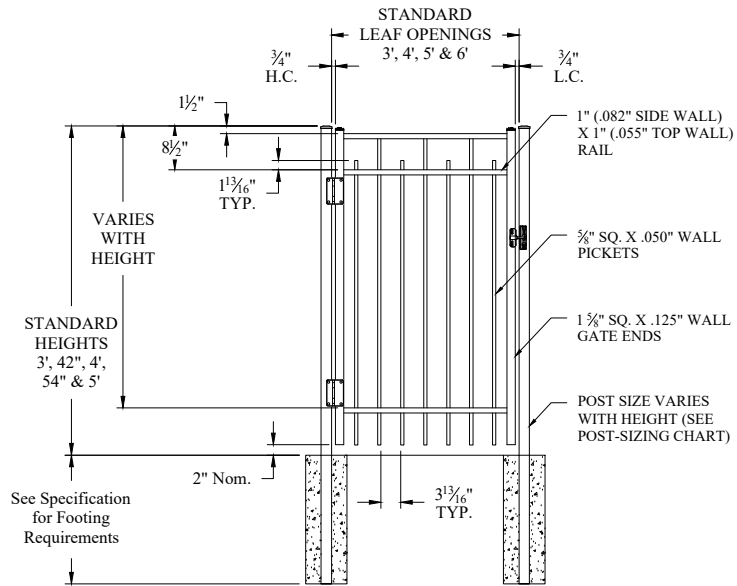

NOTES:

1. 4-rail is standard for 6' height, 3-rail is standard for all other heights.
2. Additional styles of gate hardware are available on request. This could change the Latch & Hinge Clearance.
3. Flush bottom available with certain heights, see Jerith Liberty or Jerith Legacy catalog.
4. Available in standard or arched style.

Single Gate Arrangement

Double Gate Arrangement

POST OPTIONS
2" sq. x .060" wall (standard) or .125" wall
2.5" sq. x .075" wall or .125" wall
3" sq. x .090" wall or .125" wall
4" sq. x .125" wall

Values shown are nominal and not to be used for installation purposes. See product specification for installation requirements.

JERITH LIBERTY OR JERITH LEGACY STYLE #211 SWING GATE 3-RAIL

NOTES:

1. 4-rail is standard for 6' height, 3-rail is standard for all other heights.
2. Additional styles of gate hardware are available on request. This could change the Latch & Hinge Clearance.
3. Flush bottom available with certain heights, see Jerith Liberty or Jerith Legacy catalog.
4. Available in standard or arched style.