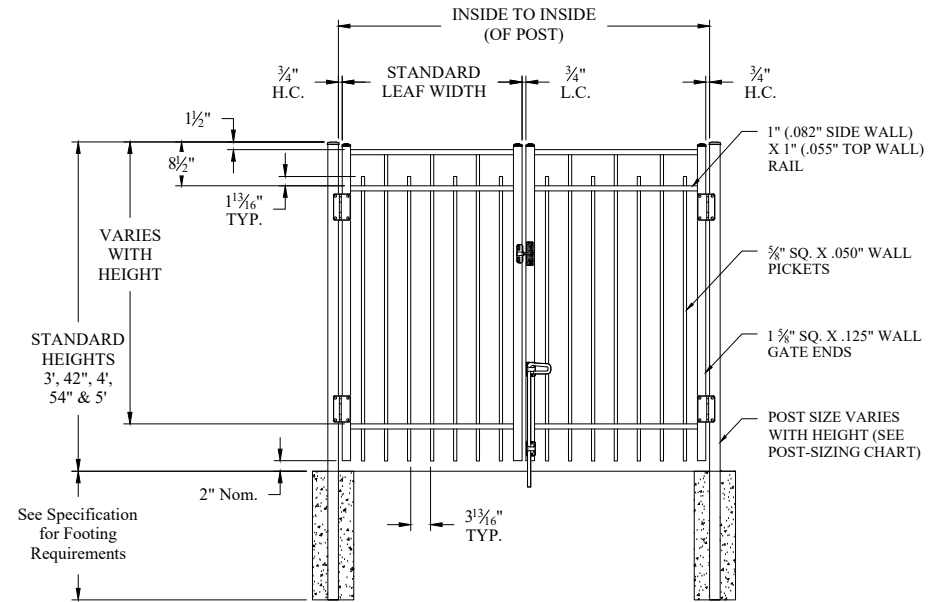

NOTES:

1. 4-rail is standard for 6' height, 3-rail is standard for all other heights.
2. Additional styles of gate hardware are available on request. This could change the Latch & Hinge Clearance.
3. Flush bottom available with certain heights, see Jerith Liberty or Jerith Legacy catalog.
4. Available in standard or arched style.

Single Gate Arrangement

Double Gate Arrangement

POST OPTIONS
2" sq. x .060" wall (standard) or .125" wall
2.5" sq. x .075" wall or .125" wall
3" sq. x .090" wall or .125" wall
4" sq. x .125" wall

Values shown are nominal and not to be used for installation purposes. See product specification for installation requirements.

JERITH LIBERTY OR JERITH LEGACY STYLE #211 SWING GATE 3-RAIL

NOTES:

1. 4-rail is standard for 6' height, 3-rail is standard for all other heights.
2. Additional styles of gate hardware are available on request. This could change the Latch & Hinge Clearance.
3. Flush bottom available with certain heights, see Jerith Liberty or Jerith Legacy catalog.
4. Available in standard or arched style.