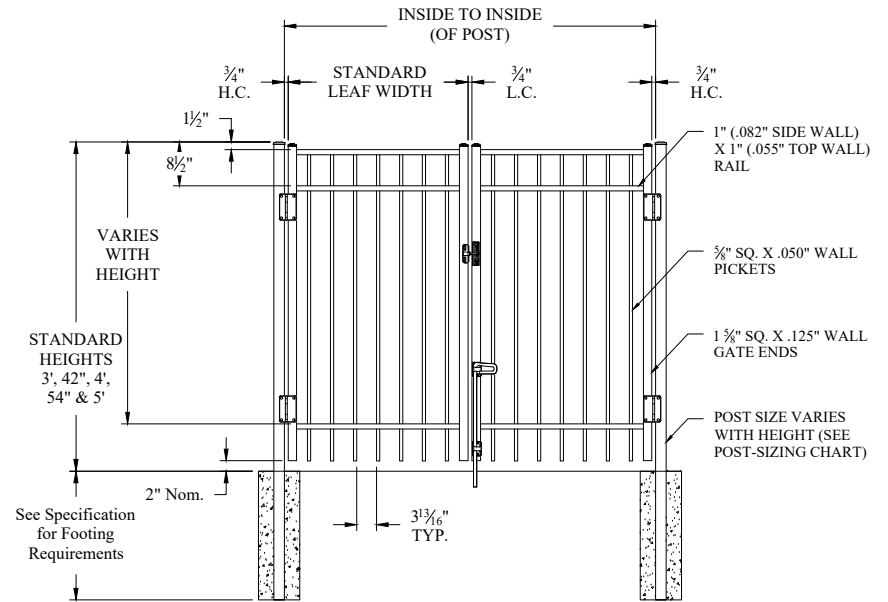

NOTES:

1. 4-rail is standard for 6' height, 3-rail is standard for all other heights.
2. Additional styles of gate hardware are available on request. This could change the Latch & Hinge Clearance.
3. Flush bottom available with certain heights, see Jerith Liberty or Jerith Legacy catalog.
4. Available in standard or arched style.

Single Gate Arrangement

Double Gate Arrangement

POST OPTIONS
2" sq. x .060" wall (standard) or .125" wall
2.5" sq. x .075" wall or .125" wall
3" sq. x .090" wall or .125" wall
4" sq. x .125" wall

Values shown are nominal and not to be used for installation purposes. See product specification for installation requirements.

JERITH LIBERTY OR JERITH LEGACY STYLE #202 SWING GATE 3-RAIL

NOTES:

1. 4-rail is standard for 6' height, 3-rail is standard for all other heights.
2. Additional styles of gate hardware are available on request. This could change the Latch & Hinge Clearance.
3. Flush bottom available with certain heights, see Jerith Liberty or Jerith Legacy catalog.
4. Available in standard or arched style.