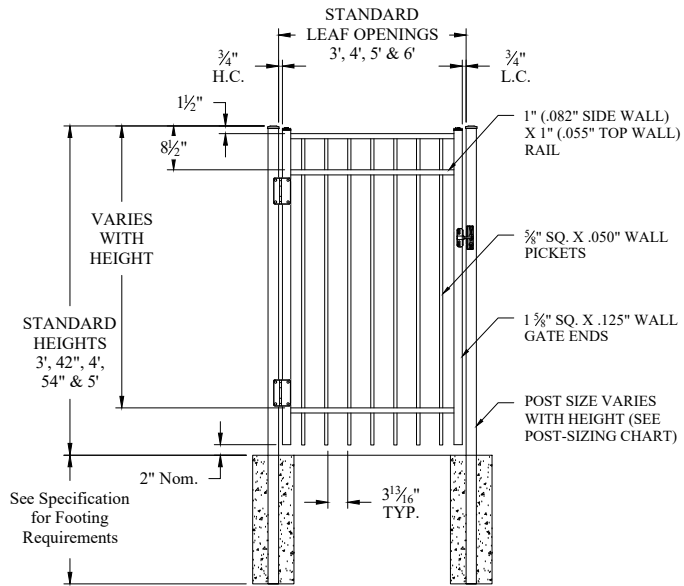

NOTES:

1. 4-rail is standard for 6' height, 3-rail is standard for all other heights.
2. Additional styles of gate hardware are available on request. This could change the Latch & Hinge Clearance.
3. Flush bottom available with certain heights, see Jerith Liberty or Jerith Legacy catalog.
4. Available in standard or arched style.

Single Gate Arrangement

Double Gate Arrangement

POST OPTIONS
2" sq. x .060" wall (standard) or .125" wall
2.5" sq. x .075" wall or .125" wall
3" sq. x .090" wall or .125" wall
4" sq. x .125" wall

Values shown are nominal and not to be used for installation purposes. See product specification for installation requirements.

JERITH LIBERTY OR JERITH LEGACY STYLE #202 SWING GATE 3-RAIL

NOTES:

1. 4-rail is standard for 6' height, 3-rail is standard for all other heights.
2. Additional styles of gate hardware are available on request. This could change the Latch & Hinge Clearance.
3. Flush bottom available with certain heights, see Jerith Liberty or Jerith Legacy catalog.
4. Available in standard or arched style.