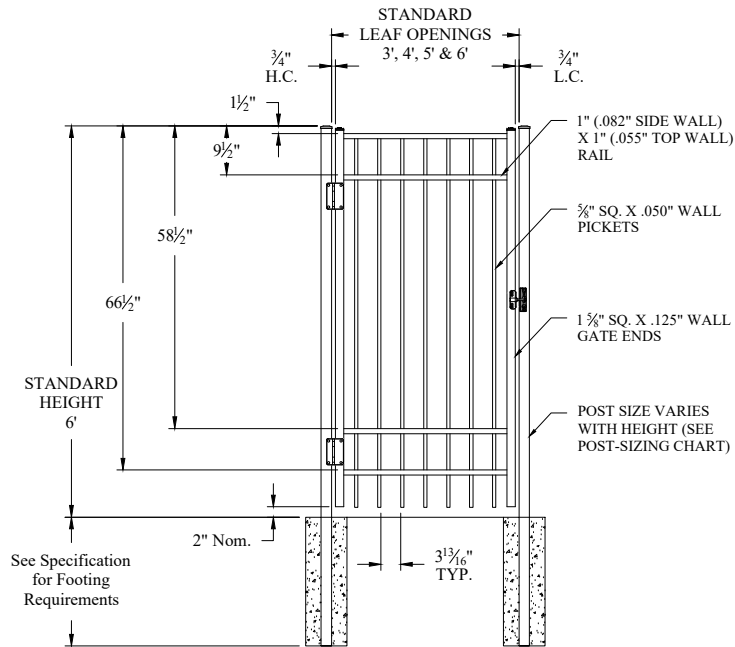

NOTES:

1. 4-rail is standard for 6' height, 3-rail is standard for all other heights.
2. Additional styles of gate hardware are available on request. This could change the Latch & Hinge Clearance.
3. Flush bottom available with certain heights, see Jerith Liberty or Jerith Legacy catalog.
4. Available in standard or arched style.

Single Gate Arrangement

Double Gate Arrangement

POST OPTIONS
2" sq. x .060" wall (standard) or .125" wall
2.5" sq. x .075" wall or .125" wall
3" sq. x .090" wall or .125" wall
4" sq. x .125" wall

Values shown are nominal and not to be used for installation purposes. See product specification for installation requirements.

JERITH LIBERTY OR JERITH LEGACY STYLE #202 SWING GATE 3-RAIL

NOTES:

1. 4-rail is standard for 6' height, 3-rail is standard for all other heights.
2. Additional styles of gate hardware are available on request. This could change the Latch & Hinge Clearance.
3. Flush bottom available with certain heights, see Jerith Liberty or Jerith Legacy catalog.
4. Available in standard or arched style.