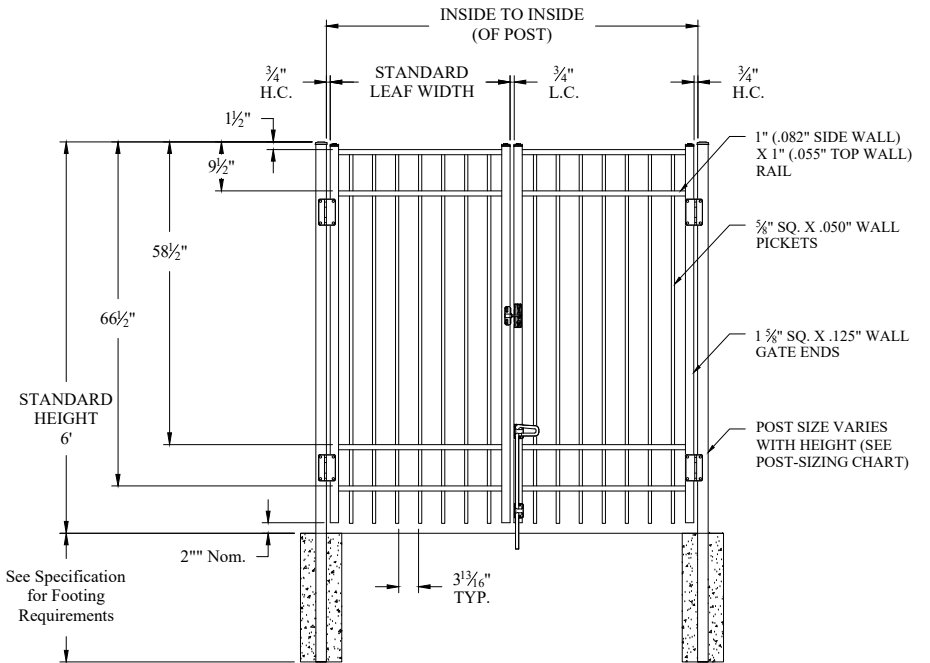

NOTES:

1. 4-rail is standard for 6' height, 3-rail is standard for all other heights.
2. Additional styles of gate hardware are available on request. This could change the Latch & Hinge Clearance.
3. Flush bottom available with certain heights, see Jerith Liberty or Jerith Legacy catalog.
4. Available in standard or arched style.

Single Gate Arrangement

Double Gate Arrangement

POST OPTIONS
2" sq. x .060" wall (standard) or .125" wall
2.5" sq. x .075" wall or .125" wall
3" sq. x .090" wall or .125" wall
4" sq. x .125" wall

Values shown are nominal and not to be used for installation purposes. See product specification for installation requirements.

JERITH LIBERTY OR JERITH LEGACY STYLE #202 SWING GATE 3-RAIL

NOTES:

1. 4-rail is standard for 6' height, 3-rail is standard for all other heights.
2. Additional styles of gate hardware are available on request. This could change the Latch & Hinge Clearance.
3. Flush bottom available with certain heights, see Jerith Liberty or Jerith Legacy catalog.
4. Available in standard or arched style.