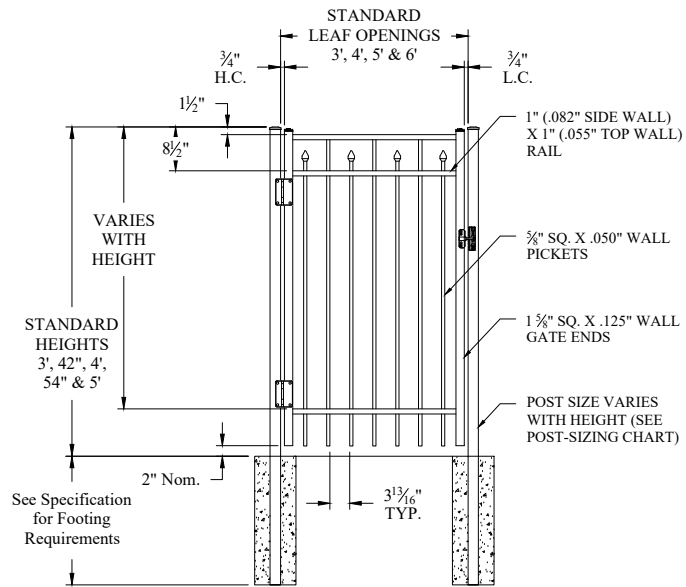

NOTES:

1. 4-rail is standard for 6' height, 3-rail is standard for all other heights.
2. Additional styles of gate hardware are available on request. This could change the Latch & Hinge Clearance.
3. Flush bottom available with certain heights, see Jerith Liberty or Jerith Legacy catalog.
4. Available in standard or arched style.

Single Gate Arrangement

Double Gate Arrangement

POST OPTIONS
2" sq. x .060" wall (standard) or .125" wall
2.5" sq. x .075" wall or .125" wall
3" sq. x .090" wall or .125" wall
4" sq. x .125" wall

Values shown are nominal and not to be used for installation purposes. See product specification for installation requirements.

JERITH LIBERTY OR JERITH LEGACY STYLE #200 SWING GATE 3-RAIL

NOTES:

1. 4-rail is standard for 6' height, 3-rail is standard for all other heights.
2. Additional styles of gate hardware are available on request. This could change the Latch & Hinge Clearance.
3. Flush bottom available with certain heights, see Jerith Liberty or Jerith Legacy catalog.
4. Available in standard or arched style.