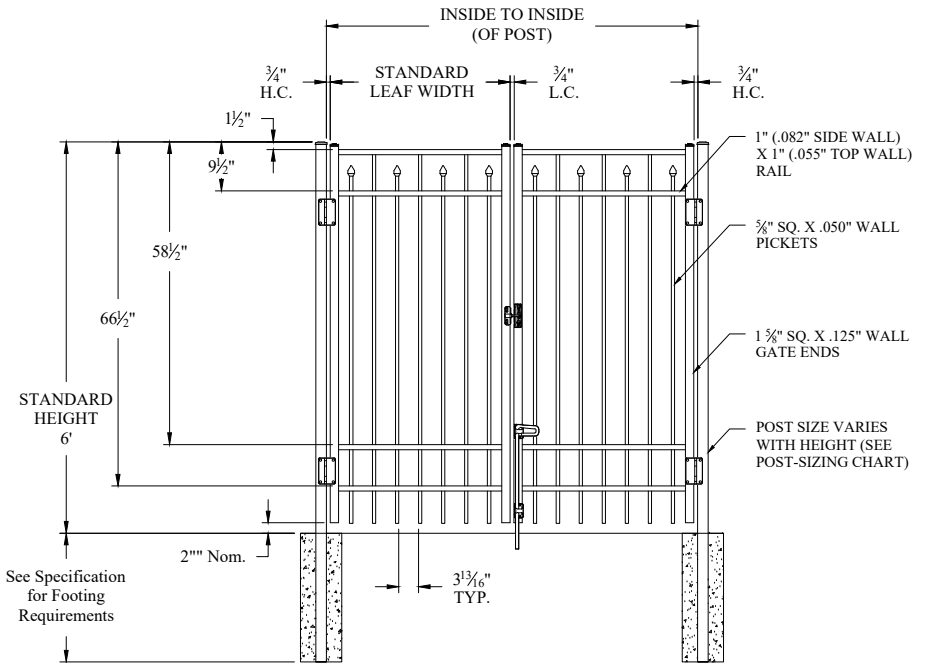

NOTES:

1. 4-rail is standard for 6' height, 3-rail is standard for all other heights.
2. Additional styles of gate hardware are available on request. This could change the Latch & Hinge Clearance.
3. Flush bottom available with certain heights, see Jerith Liberty or Jerith Legacy catalog.
4. Available in standard or arched style.

Single Gate Arrangement

Double Gate Arrangement

POST OPTIONS
2" sq. x .060" wall (standard) or .125" wall
2.5" sq. x .075" wall or .125" wall
3" sq. x .090" wall or .125" wall
4" sq. x .125" wall

Values shown are nominal and not to be used for installation purposes. See product specification for installation requirements.

JERITH LIBERTY OR JERITH LEGACY STYLE #200 SWING GATE 3-RAIL

NOTES:

1. 4-rail is standard for 6' height, 3-rail is standard for all other heights.
2. Additional styles of gate hardware are available on request. This could change the Latch & Hinge Clearance.
3. Flush bottom available with certain heights, see Jerith Liberty or Jerith Legacy catalog.
4. Available in standard or arched style.