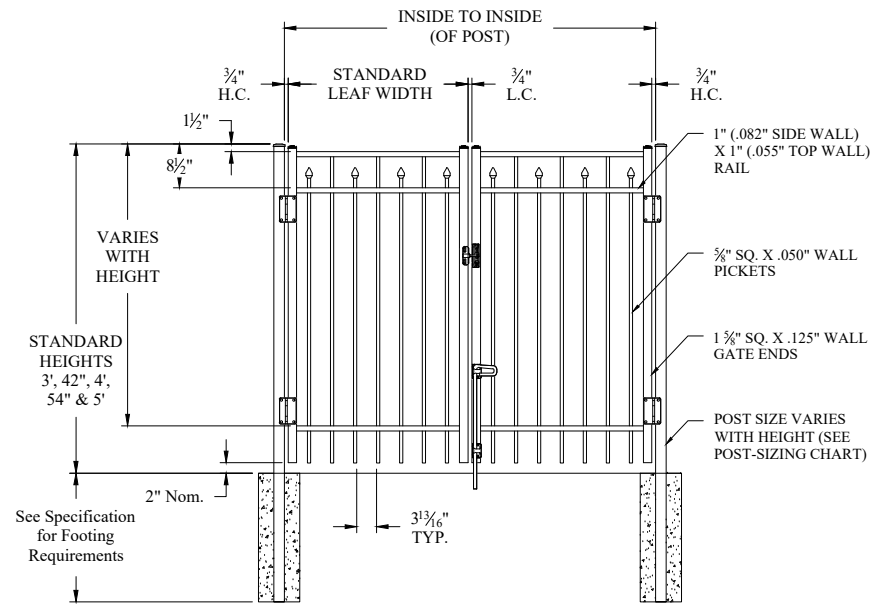

NOTES:

1. 4-rail is standard for 6' height, 3-rail is standard for all other heights.
2. Additional styles of gate hardware are available on request. This could change the Latch & Hinge Clearance.
3. Flush bottom available with certain heights, see Jerith Liberty or Jerith Legacy catalog.
4. Available in standard or arched style.

Single Gate Arrangement

Double Gate Arrangement

POST OPTIONS
2" sq. x .060" wall (standard) or .125" wall
2.5" sq. x .075" wall or .125" wall
3" sq. x .090" wall or .125" wall
4" sq. x .125" wall

Values shown are nominal and not to be used for installation purposes. See product specification for installation requirements.

JERITH LIBERTY OR JERITH LEGACY STYLE #200 SWING GATE 3-RAIL

NOTES:

1. 4-rail is standard for 6' height, 3-rail is standard for all other heights.
2. Additional styles of gate hardware are available on request. This could change the Latch & Hinge Clearance.
3. Flush bottom available with certain heights, see Jerith Liberty or Jerith Legacy catalog.
4. Available in standard or arched style.