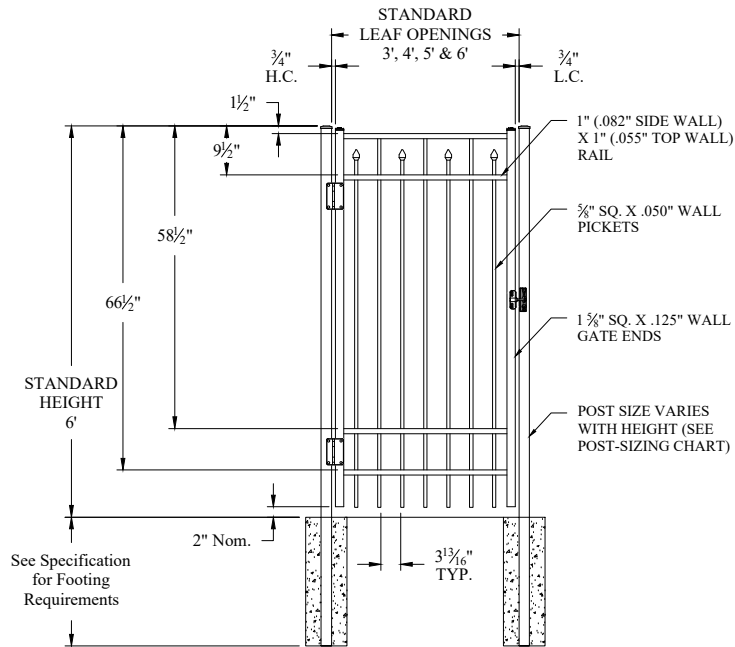

NOTES:

1. 4-rail is standard for 6' height, 3-rail is standard for all other heights.
2. Additional styles of gate hardware are available on request. This could change the Latch & Hinge Clearance.
3. Flush bottom available with certain heights, see Jerith Liberty or Jerith Legacy catalog.
4. Available in standard or arched style.

Single Gate Arrangement

Double Gate Arrangement

POST OPTIONS
2" sq. x .060" wall (standard) or .125" wall
2.5" sq. x .075" wall or .125" wall
3" sq. x .090" wall or .125" wall
4" sq. x .125" wall

Values shown are nominal and not to be used for installation purposes. See product specification for installation requirements.

JERITH LIBERTY OR JERITH LEGACY STYLE #200 SWING GATE 3-RAIL

NOTES:

1. 4-rail is standard for 6' height, 3-rail is standard for all other heights.
2. Additional styles of gate hardware are available on request. This could change the Latch & Hinge Clearance.
3. Flush bottom available with certain heights, see Jerith Liberty or Jerith Legacy catalog.
4. Available in standard or arched style.