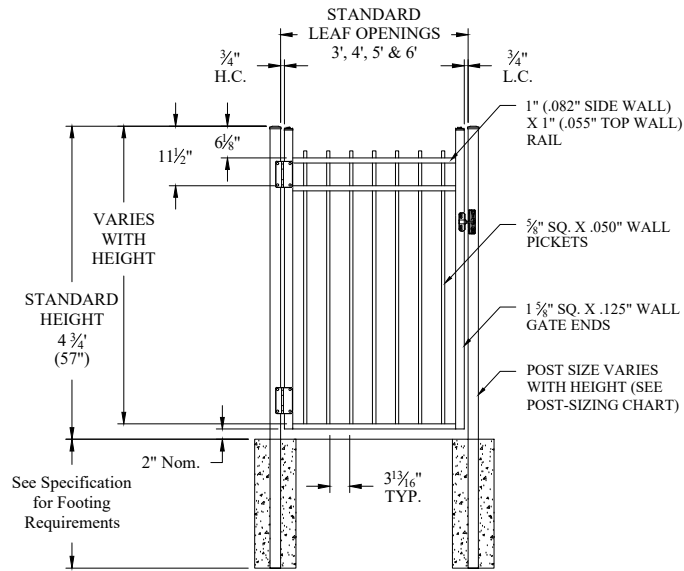

NOTES:

1. 4-rail is standard for 6' height, 3-rail is standard for all other heights.
2. Additional styles of gate hardware are available on request. This could change the Latch & Hinge Clearance.
3. Flush bottom available with certain heights, see Jerith Liberty or Jerith Legacy catalog.
4. Available in standard or arched style.

Single Gate Arrangement

Double Gate Arrangement

POST OPTIONS
2" sq. x .060" wall (standard) or .125" wall
2.5" sq. x .075" wall or .125" wall
3" sq. x .090" wall or .125" wall
4" sq. x .125" wall

Values shown are nominal and not to be used for installation purposes. See product specification for installation requirements.

JERITH LIBERTY OR JERITH LEGACY STYLE #111 SWING GATE 3-RAIL

NOTES:

1. 4-rail is standard for 6' height, 3-rail is standard for all other heights.
2. Additional styles of gate hardware are available on request. This could change the Latch & Hinge Clearance.
3. Flush bottom available with certain heights, see Jerith Liberty or Jerith Legacy catalog.
4. Available in standard or arched style.