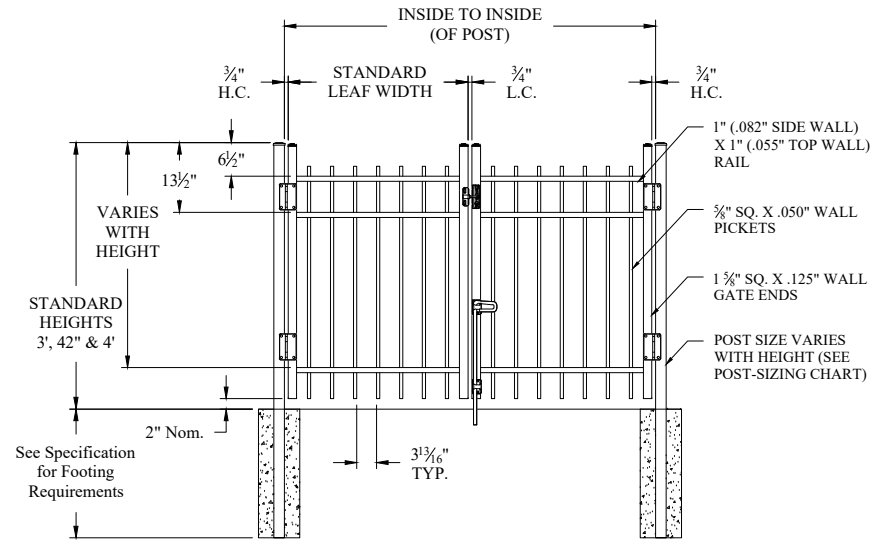

NOTES:

1. 4-rail is standard for 6' height, 3-rail is standard for all other heights.
2. Additional styles of gate hardware are available on request. This could change the Latch & Hinge Clearance.
3. Flush bottom available with certain heights, see Jerith Liberty or Jerith Legacy catalog.
4. Available in standard or arched style.

Single Gate Arrangement

Double Gate Arrangement

POST OPTIONS
2" sq. x .060" wall (standard) or .125" wall
2.5" sq. x .075" wall or .125" wall
3" sq. x .090" wall or .125" wall
4" sq. x .125" wall

Values shown are nominal and not to be used for installation purposes. See product specification for installation requirements.

JERITH LIBERTY OR JERITH LEGACY STYLE #111 SWING GATE 3-RAIL

NOTES:

1. 4-rail is standard for 6' height, 3-rail is standard for all other heights.
2. Additional styles of gate hardware are available on request. This could change the Latch & Hinge Clearance.
3. Flush bottom available with certain heights, see Jerith Liberty or Jerith Legacy catalog.
4. Available in standard or arched style.