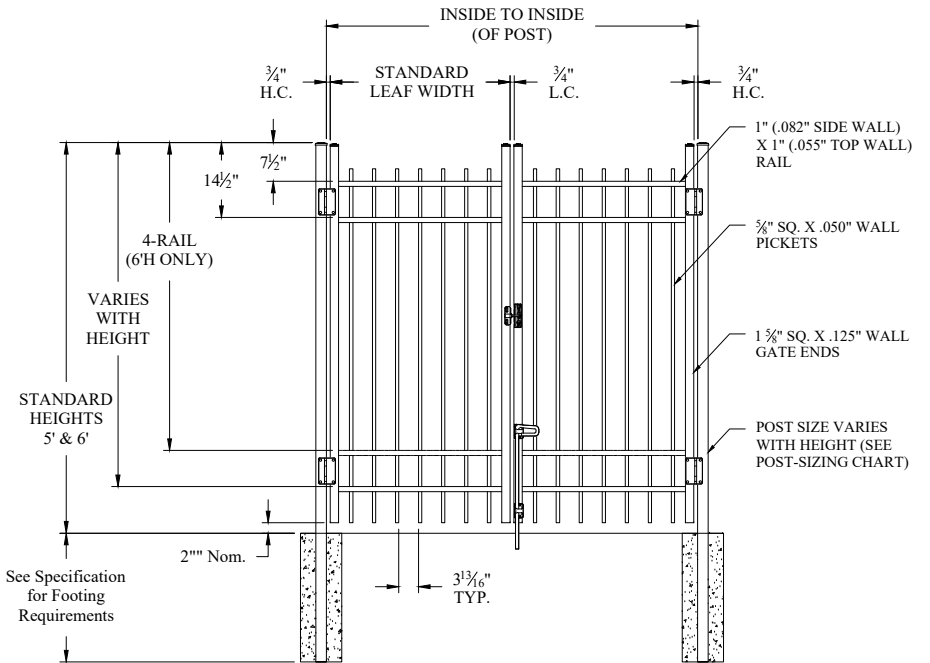

Double Gate Arrangement

POST OPTIONS
2" sq. x .060" wall (standard) or .125" wall
2.5" sq. x .075" wall or .125" wall
3" sq. x .090" wall or .125" wall
4" sq. x .125" wall

Values shown are nominal and not to be used for installation purposes. See product specification for installation requirements.

JERITH LIBERTY OR JERITH LEGACY STYLE #111 SWING GATE 4-RAIL