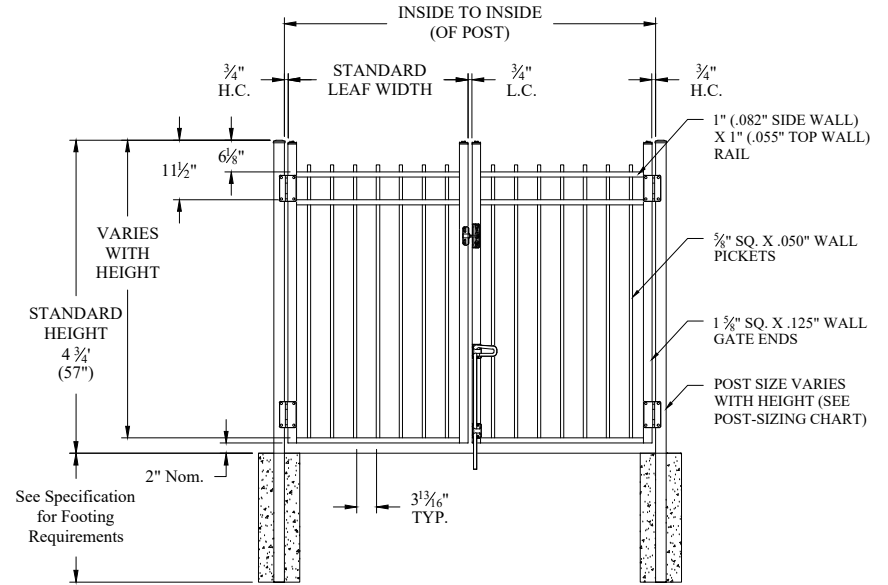

NOTES:

1. 4-rail is standard for 6' height, 3-rail is standard for all other heights.
2. Additional styles of gate hardware are available on request. This could change the Latch & Hinge Clearance.
3. Flush bottom available with certain heights, see Jerith Liberty or Jerith Legacy catalog.
4. Available in standard or arched style.

Single Gate Arrangement

Double Gate Arrangement

POST OPTIONS
2" sq. x .060" wall (standard) or .125" wall
2.5" sq. x .075" wall or .125" wall
3" sq. x .090" wall or .125" wall
4" sq. x .125" wall

Values shown are nominal and not to be used for installation purposes. See product specification for installation requirements.

JERITH LIBERTY OR JERITH LEGACY STYLE #111 SWING GATE 3-RAIL

NOTES:

1. 4-rail is standard for 6' height, 3-rail is standard for all other heights.
2. Additional styles of gate hardware are available on request. This could change the Latch & Hinge Clearance.
3. Flush bottom available with certain heights, see Jerith Liberty or Jerith Legacy catalog.
4. Available in standard or arched style.