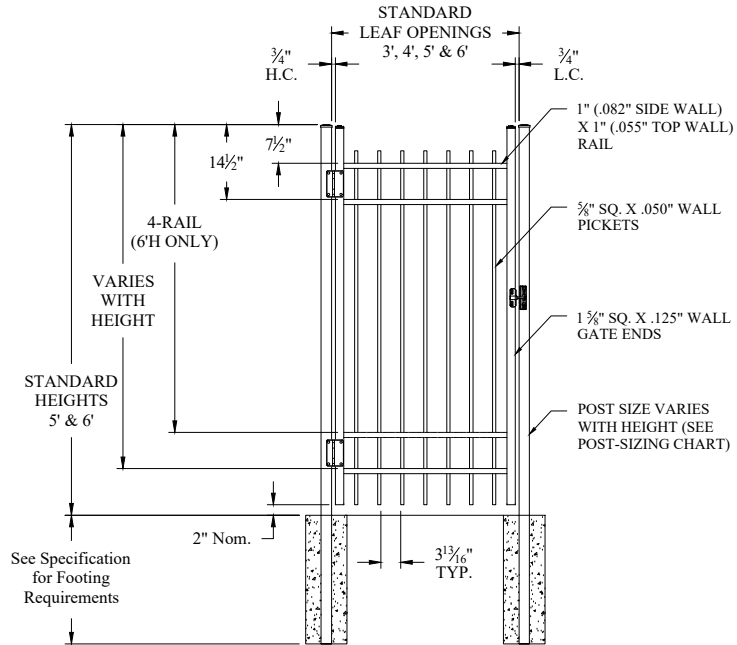

Single Gate Arrangement

Double Gate Arrangement

POST OPTIONS
2" sq. x .060" wall (standard) or .125" wall
2.5" sq. x .075" wall or .125" wall
3" sq. x .090" wall or .125" wall
4" sq. x .125" wall

Values shown are nominal and not to be used for installation purposes. See product specification for installation requirements.

JERITH LIBERTY OR JERITH LEGACY STYLE #111 SWING GATE 3-RAIL

NOTES:

1. 4-rail is standard for 6' height, 3-rail is standard for all other heights.
2. Additional styles of gate hardware are available on request. This could change the Latch & Hinge Clearance.
3. Flush bottom available with certain heights, see Jerith Liberty or Jerith Legacy catalog.
4. Available in standard or arched style.

JERITH LIBERTY OR JERITH LEGACY STYLE #111 SWING GATE 3-RAIL (SPECIAL)

NOTES:

1. 4-rail is standard for 6' height, 3-rail is standard for all other heights.
2. Additional styles of gate hardware are available on request. This could change the Latch & Hinge Clearance.
3. Flush bottom available with certain heights, see Jerith Liberty or Jerith Legacy catalog.
4. Available in standard or arched style.