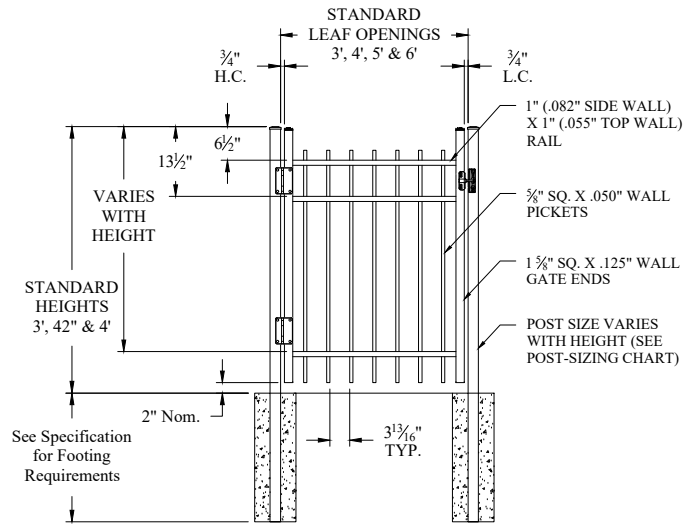

NOTES:

1. 4-rail is standard for 6' height, 3-rail is standard for all other heights.
2. Additional styles of gate hardware are available on request. This could change the Latch & Hinge Clearance.
3. Flush bottom available with certain heights, see Jerith Liberty or Jerith Legacy catalog.
4. Available in standard or arched style.

Single Gate Arrangement

Double Gate Arrangement

POST OPTIONS
2" sq. x .060" wall (standard) or .125" wall
2.5" sq. x .075" wall or .125" wall
3" sq. x .090" wall or .125" wall
4" sq. x .125" wall

Values shown are nominal and not to be used for installation purposes. See product specification for installation requirements.

JERITH LIBERTY OR JERITH LEGACY STYLE #111 SWING GATE 3-RAIL

NOTES:

1. 4-rail is standard for 6' height, 3-rail is standard for all other heights.
2. Additional styles of gate hardware are available on request. This could change the Latch & Hinge Clearance.
3. Flush bottom available with certain heights, see Jerith Liberty or Jerith Legacy catalog.
4. Available in standard or arched style.