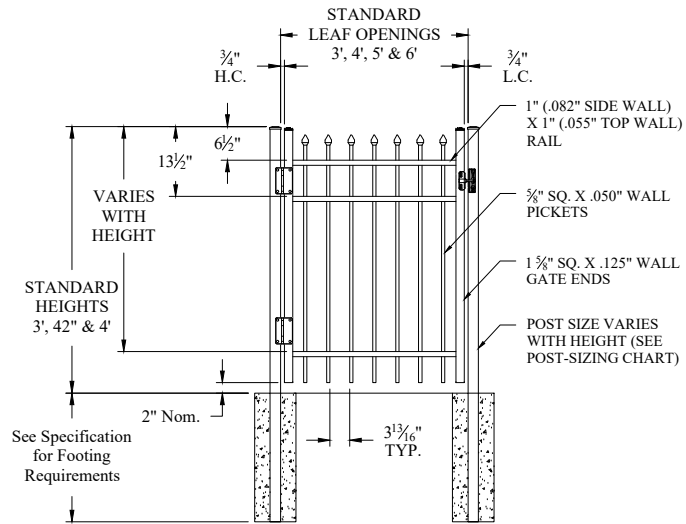

NOTES:

1. 4-rail is standard for 6' height, 3-rail is standard for all other heights.
2. Additional styles of gate hardware are available on request. This could change the Latch & Hinge Clearance.
3. Flush bottom available with certain heights, see Jerith Liberty or Jerith Legacy catalog.
4. Available in standard or arched style.

Single Gate Arrangement

Double Gate Arrangement

POST OPTIONS
2" sq. x .060" wall (standard) or .125" wall
2.5" sq. x .075" wall or .125" wall
3" sq. x .090" wall or .125" wall
4" sq. x .125" wall

Values shown are nominal and not to be used for installation purposes. See product specification for installation requirements.

JERITH LIBERTY OR JERITH LEGACY STYLE #101 SWING GATE 3-RAIL

NOTES:

1. 4-rail is standard for 6' height, 3-rail is standard for all other heights.
2. Additional styles of gate hardware are available on request. This could change the Latch & Hinge Clearance.
3. Flush bottom available with certain heights, see Jerith Liberty or Jerith Legacy catalog.
4. Available in standard or arched style.