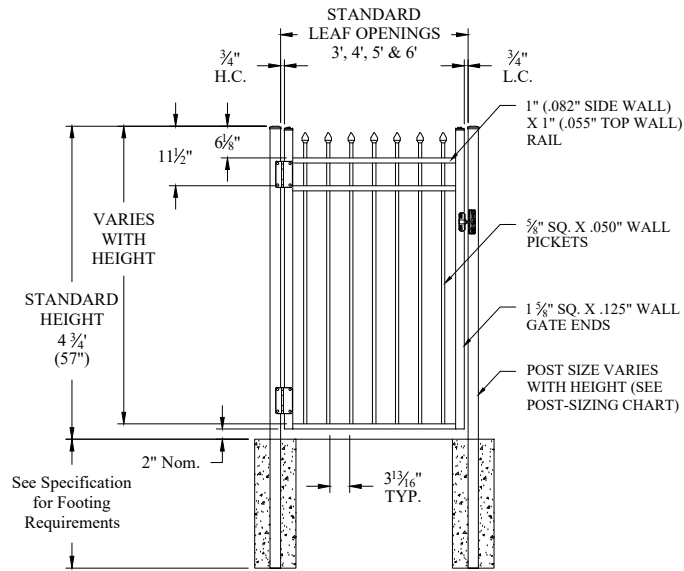

NOTES:

1. 4-rail is standard for 6' height, 3-rail is standard for all other heights.
2. Additional styles of gate hardware are available on request. This could change the Latch & Hinge Clearance.
3. Flush bottom available with certain heights, see Jerith Liberty or Jerith Legacy catalog.
4. Available in standard or arched style.

Single Gate Arrangement

Double Gate Arrangement

POST OPTIONS
2" sq. x .060" wall (standard) or .125" wall
2.5" sq. x .075" wall or .125" wall
3" sq. x .090" wall or .125" wall
4" sq. x .125" wall

Values shown are nominal and not to be used for installation purposes. See product specification for installation requirements.

JERITH LIBERTY OR JERITH LEGACY STYLE #101 SWING GATE 3-RAIL

NOTES:

1. 4-rail is standard for 6' height, 3-rail is standard for all other heights.
2. Additional styles of gate hardware are available on request. This could change the Latch & Hinge Clearance.
3. Flush bottom available with certain heights, see Jerith Liberty or Jerith Legacy catalog.
4. Available in standard or arched style.