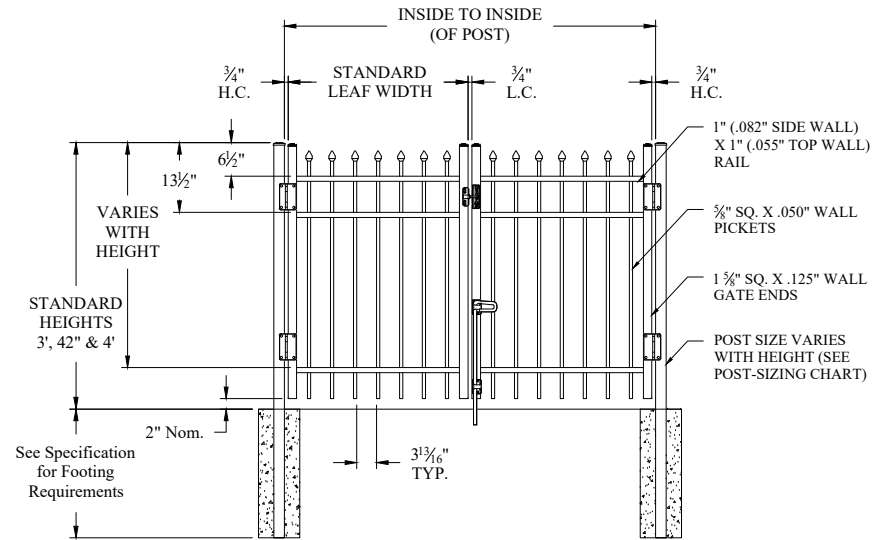

NOTES:

1. 4-rail is standard for 6' height, 3-rail is standard for all other heights.
2. Additional styles of gate hardware are available on request. This could change the Latch & Hinge Clearance.
3. Flush bottom available with certain heights, see Jerith Liberty or Jerith Legacy catalog.
4. Available in standard or arched style.

Single Gate Arrangement

Double Gate Arrangement

POST OPTIONS
2" sq. x .060" wall (standard) or .125" wall
2.5" sq. x .075" wall or .125" wall
3" sq. x .090" wall or .125" wall
4" sq. x .125" wall

Values shown are nominal and not to be used for installation purposes. See product specification for installation requirements.

JERITH LIBERTY OR JERITH LEGACY STYLE #101 SWING GATE 3-RAIL

NOTES:

1. 4-rail is standard for 6' height, 3-rail is standard for all other heights.
2. Additional styles of gate hardware are available on request. This could change the Latch & Hinge Clearance.
3. Flush bottom available with certain heights, see Jerith Liberty or Jerith Legacy catalog.
4. Available in standard or arched style.