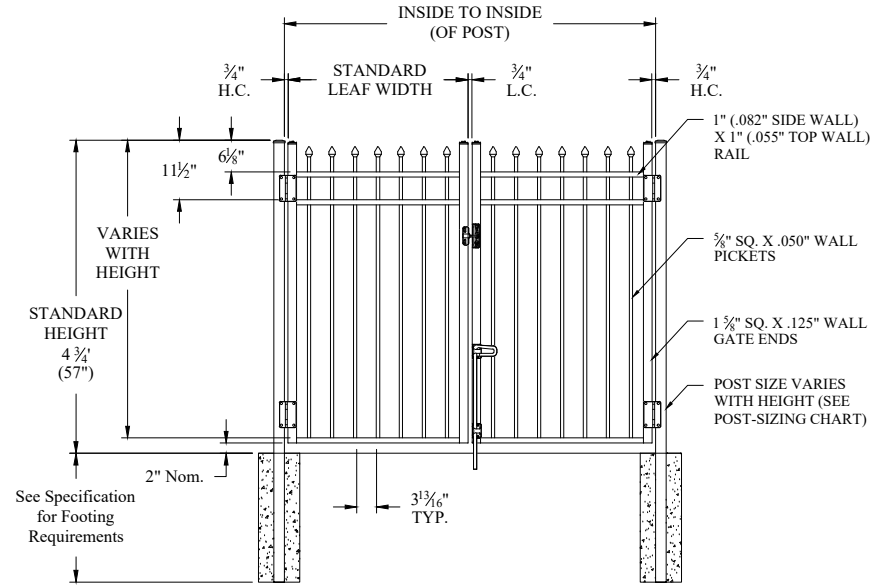

NOTES:

1. 4-rail is standard for 6' height, 3-rail is standard for all other heights.
2. Additional styles of gate hardware are available on request. This could change the Latch & Hinge Clearance.
3. Flush bottom available with certain heights, see Jerith Liberty or Jerith Legacy catalog.
4. Available in standard or arched style.

Single Gate Arrangement

Double Gate Arrangement

POST OPTIONS
2" sq. x .060" wall (standard) or .125" wall
2.5" sq. x .075" wall or .125" wall
3" sq. x .090" wall or .125" wall
4" sq. x .125" wall

Values shown are nominal and not to be used for installation purposes. See product specification for installation requirements.

JERITH LIBERTY OR JERITH LEGACY STYLE #101 SWING GATE 3-RAIL

NOTES:

1. 4-rail is standard for 6' height, 3-rail is standard for all other heights.
2. Additional styles of gate hardware are available on request. This could change the Latch & Hinge Clearance.
3. Flush bottom available with certain heights, see Jerith Liberty or Jerith Legacy catalog.
4. Available in standard or arched style.