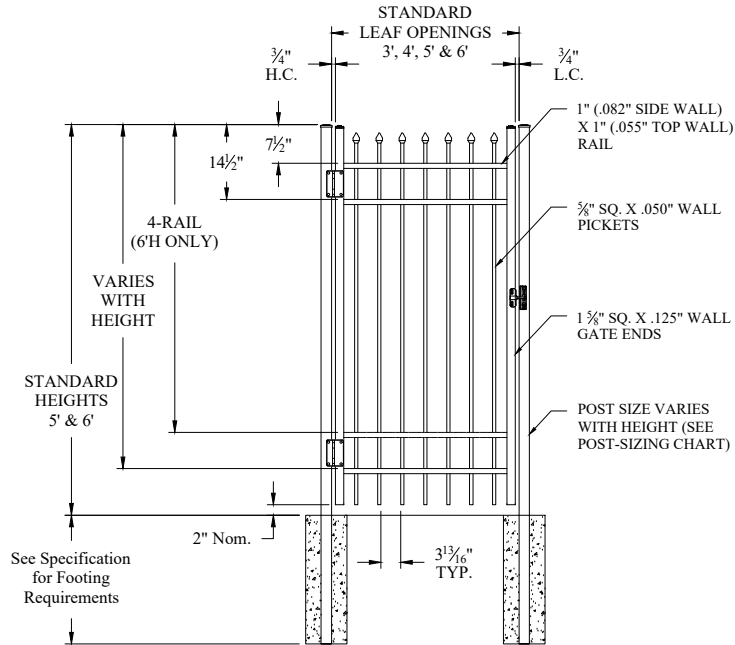

Single Gate Arrangement

Double Gate Arrangement

POST OPTIONS
2" sq. x .060" wall (standard) or .125" wall
2.5" sq. x .075" wall or .125" wall
3" sq. x .090" wall or .125" wall
4" sq. x .125" wall

Values shown are nominal and not to be used for installation purposes. See product specification for installation requirements.

JERITH LIBERTY OR JERITH LEGACY STYLE #101 SWING GATE 3-RAIL

NOTES:

1. 4-rail is standard for 6' height, 3-rail is standard for all other heights.
2. Additional styles of gate hardware are available on request. This could change the Latch & Hinge Clearance.
3. Flush bottom available with certain heights, see Jerith Liberty or Jerith Legacy catalog.
4. Available in standard or arched style.

JERITH LIBERTY OR JERITH LEGACY STYLE #101 SWING GATE 3-RAIL (SPECIAL)

NOTES:

1. 4-rail is standard for 6' height, 3-rail is standard for all other heights.
2. Additional styles of gate hardware are available on request. This could change the Latch & Hinge Clearance.
3. Flush bottom available with certain heights, see Jerith Liberty or Jerith Legacy catalog.
4. Available in standard or arched style.