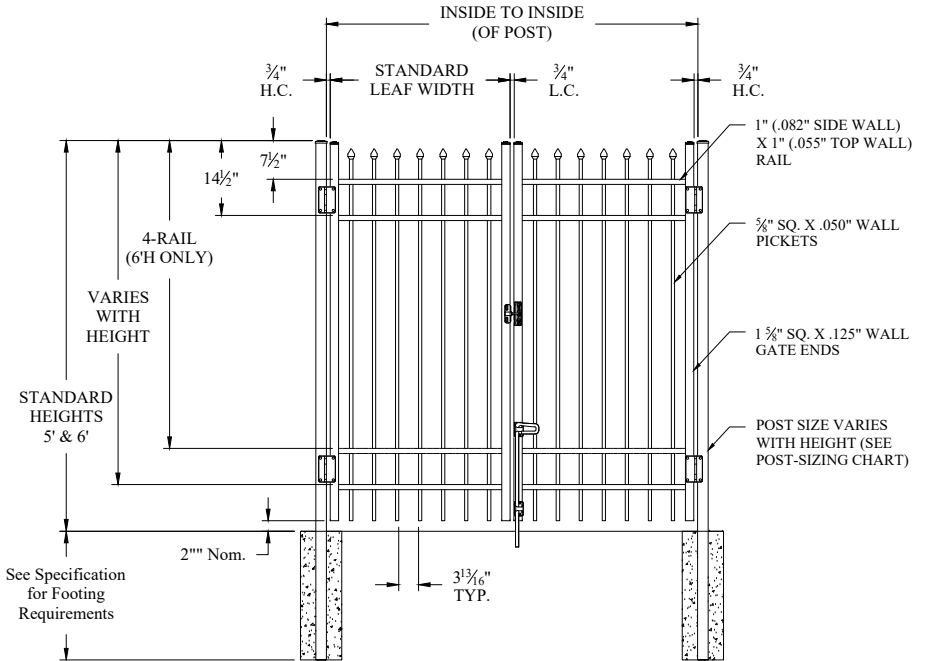

Double Gate Arrangement

POST OPTIONS
2" sq. x .060" wall (standard) or .125" wall
2.5" sq. x .075" wall or .125" wall
3" sq. x .090" wall or .125" wall
4" sq. x .125" wall

Values shown are nominal and not to be used for installation purposes. See product specification for installation requirements.

JERITH LIBERTY OR JERITH LEGACY STYLE #101 SWING GATE 4-RAIL