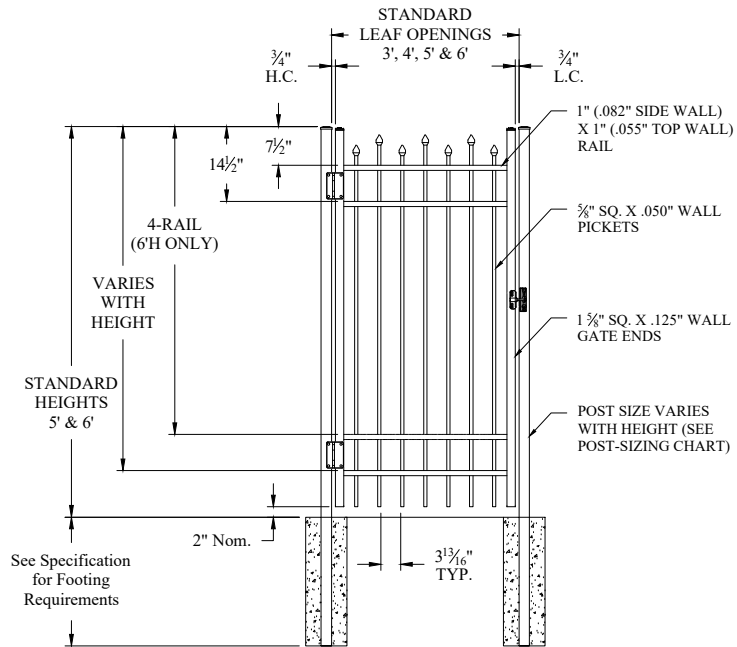

Single Gate Arrangement

Double Gate Arrangement

POST OPTIONS
2" sq. x .060" wall (standard) or .125" wall
2.5" sq. x .075" wall or .125" wall
3" sq. x .090" wall or .125" wall
4" sq. x .125" wall

Values shown are nominal and not to be used for installation purposes. See product specification for installation requirements.

JERITH LIBERTY OR JERITH LEGACY STYLE #100 SWING GATE 3-RAIL

NOTES:

1. 4-rail is standard for 6' height, 3-rail is standard for all other heights.
2. Additional styles of gate hardware are available on request. This could change the Latch & Hinge Clearance.
3. Flush bottom available with certain heights, see Jerith Liberty or Jerith Legacy catalog.

JERITH LIBERTY OR JERITH LEGACY STYLE #100 SWING GATE 3-RAIL (SPECIAL)

NOTES:

1. 4-rail is standard for 6' height, 3-rail is standard for all other heights.
2. Additional styles of gate hardware are available on request. This could change the Latch & Hinge Clearance.
3. Flush bottom available with certain heights, see Jerith Liberty or Jerith Legacy catalog.