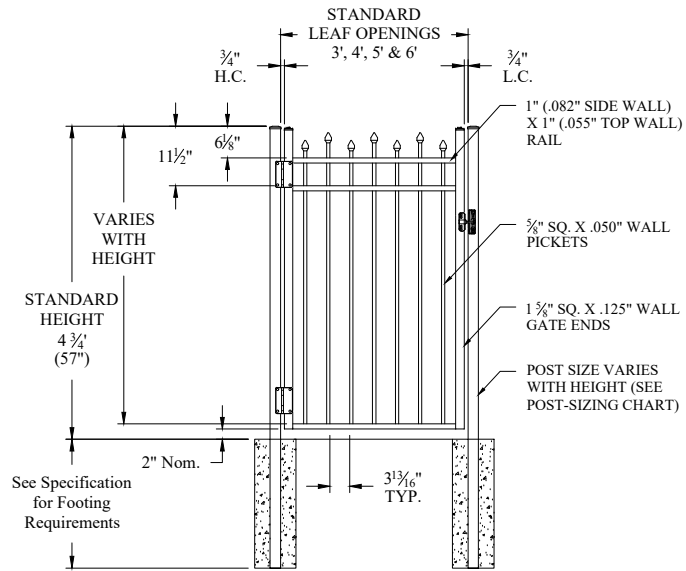

NOTES:

1. 4-rail is standard for 6' height, 3-rail is standard for all other heights.
2. Additional styles of gate hardware are available on request. This could change the Latch & Hinge Clearance.
3. Flush bottom available with certain heights, see Jerith Liberty or Jerith Legacy catalog.

Single Gate Arrangement

Double Gate Arrangement

POST OPTIONS
2" sq. x .060" wall (standard) or .125" wall
2.5" sq. x .075" wall or .125" wall
3" sq. x .090" wall or .125" wall
4" sq. x .125" wall

Values shown are nominal and not to be used for installation purposes. See product specification for installation requirements.

JERITH LIBERTY OR JERITH LEGACY STYLE #100 SWING GATE 3-RAIL

NOTES:

1. 4-rail is standard for 6' height, 3-rail is standard for all other heights.
2. Additional styles of gate hardware are available on request. This could change the Latch & Hinge Clearance.
3. Flush bottom available with certain heights, see Jerith Liberty or Jerith Legacy catalog.