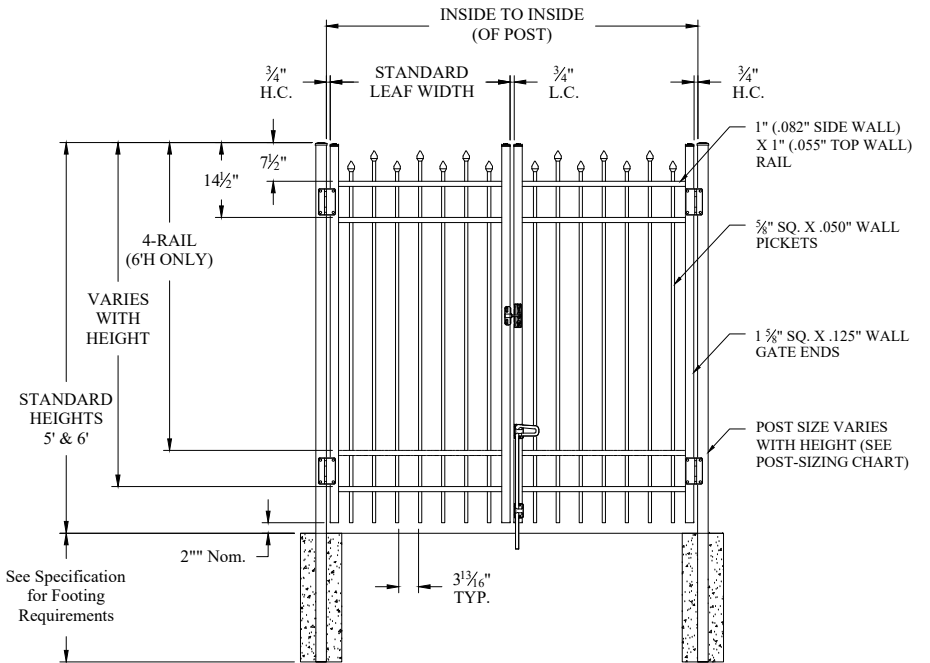

Double Gate Arrangement

POST OPTIONS
2" sq. x .060" wall (standard) or .125" wall
2.5" sq. x .075" wall or .125" wall
3" sq. x .090" wall or .125" wall
4" sq. x .125" wall

Values shown are nominal and not to be used for installation purposes. See product specification for installation requirements.

JERITH LIBERTY OR JERITH LEGACY STYLE #100 SWING GATE 4-RAIL