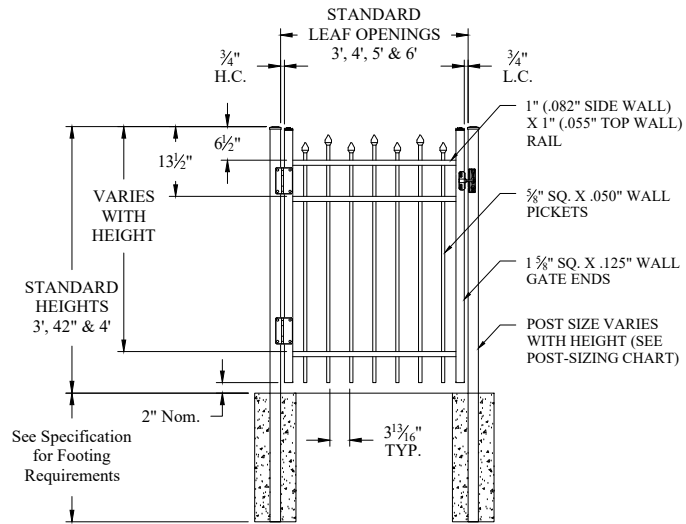

NOTES:

1. 4-rail is standard for 6' height, 3-rail is standard for all other heights.
2. Additional styles of gate hardware are available on request. This could change the Latch & Hinge Clearance.
3. Flush bottom available with certain heights, see Jerith Liberty or Jerith Legacy catalog.

Single Gate Arrangement

Double Gate Arrangement

POST OPTIONS
2" sq. x .060" wall (standard) or .125" wall
2.5" sq. x .075" wall or .125" wall
3" sq. x .090" wall or .125" wall
4" sq. x .125" wall

Values shown are nominal and not to be used for installation purposes. See product specification for installation requirements.

JERITH LIBERTY OR JERITH LEGACY STYLE #100 SWING GATE 3-RAIL

NOTES:

1. 4-rail is standard for 6' height, 3-rail is standard for all other heights.
2. Additional styles of gate hardware are available on request. This could change the Latch & Hinge Clearance.
3. Flush bottom available with certain heights, see Jerith Liberty or Jerith Legacy catalog.