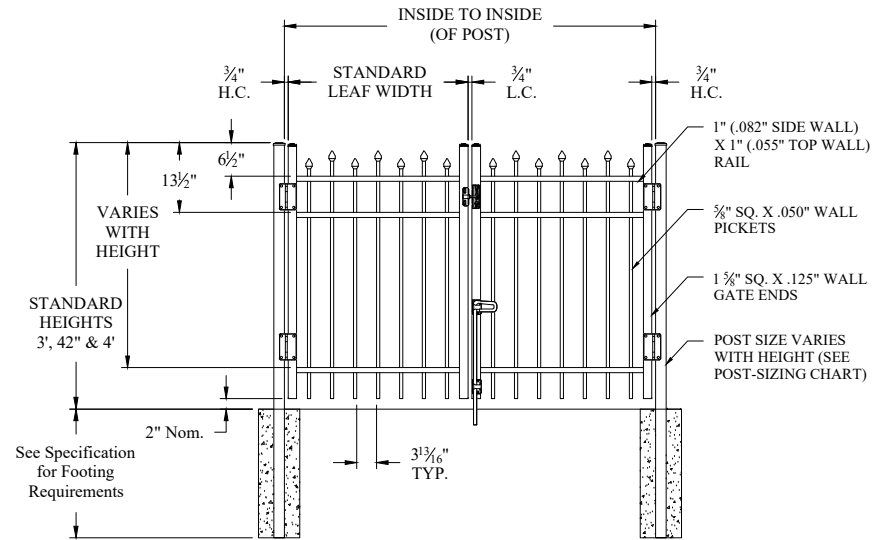

NOTES:

1. 4-rail is standard for 6' height, 3-rail is standard for all other heights.
2. Additional styles of gate hardware are available on request. This could change the Latch & Hinge Clearance.
3. Flush bottom available with certain heights, see Jerith Liberty or Jerith Legacy catalog.

Single Gate Arrangement

Double Gate Arrangement

POST OPTIONS
2" sq. x .060" wall (standard) or .125" wall
2.5" sq. x .075" wall or .125" wall
3" sq. x .090" wall or .125" wall
4" sq. x .125" wall

Values shown are nominal and not to be used for installation purposes. See product specification for installation requirements.

JERITH LIBERTY OR JERITH LEGACY STYLE #100 SWING GATE 3-RAIL

NOTES:

1. 4-rail is standard for 6' height, 3-rail is standard for all other heights.
2. Additional styles of gate hardware are available on request. This could change the Latch & Hinge Clearance.
3. Flush bottom available with certain heights, see Jerith Liberty or Jerith Legacy catalog.