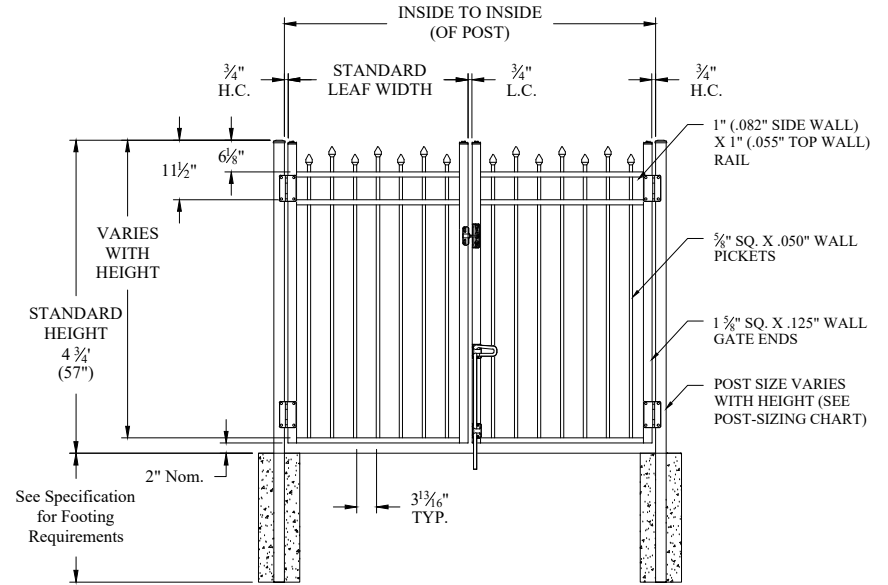

NOTES:

1. 4-rail is standard for 6' height, 3-rail is standard for all other heights.
2. Additional styles of gate hardware are available on request. This could change the Latch & Hinge Clearance.
3. Flush bottom available with certain heights, see Jerith Liberty or Jerith Legacy catalog.

Single Gate Arrangement

Double Gate Arrangement

POST OPTIONS
2" sq. x .060" wall (standard) or .125" wall
2.5" sq. x .075" wall or .125" wall
3" sq. x .090" wall or .125" wall
4" sq. x .125" wall

Values shown are nominal and not to be used for installation purposes. See product specification for installation requirements.

JERITH LIBERTY OR JERITH LEGACY STYLE #100 SWING GATE 3-RAIL

NOTES:

1. 4-rail is standard for 6' height, 3-rail is standard for all other heights.
2. Additional styles of gate hardware are available on request. This could change the Latch & Hinge Clearance.
3. Flush bottom available with certain heights, see Jerith Liberty or Jerith Legacy catalog.