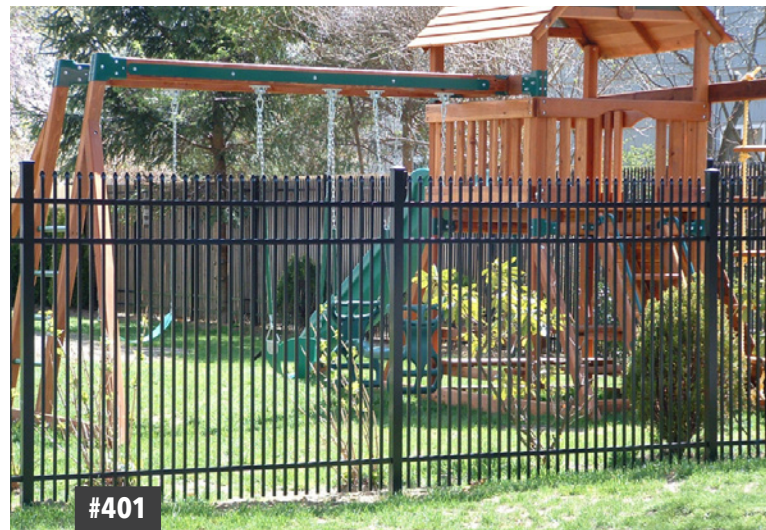

X = POOL OPTION
DB = DROP BOTTOM

#402

#401

#401

STYLE & HEIGHT OPTIONS

#400

#401

#402