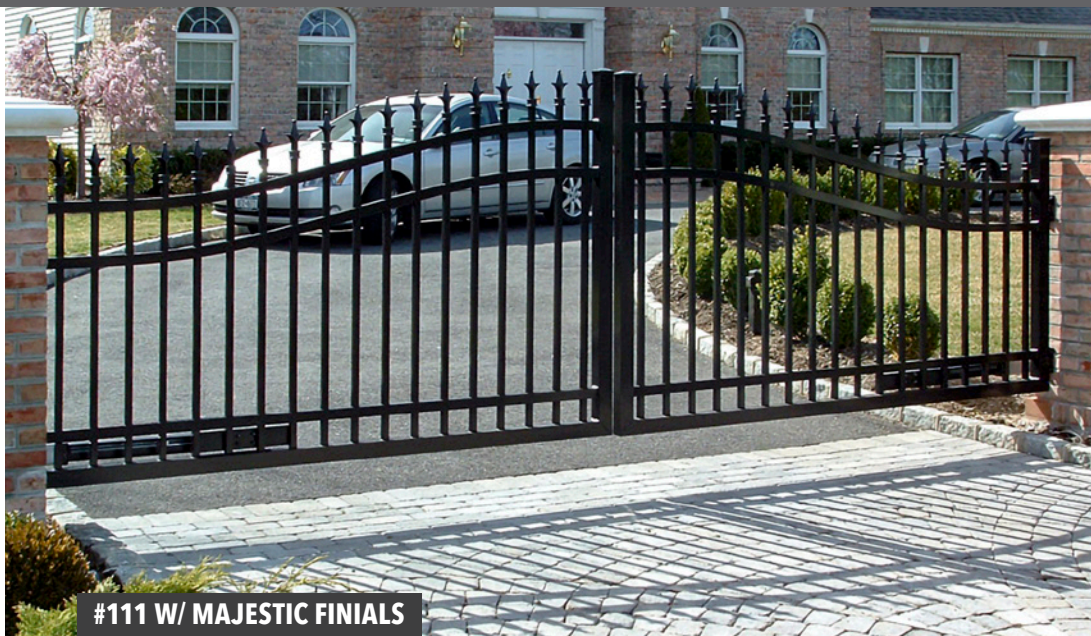

SPECIFICATIONS

Picket	1" square x .062" wall
Spacing Between Pickets	4" (1-1/2" for styles #401 & #402)
Rails	1-5/8" (.100" side wall) x 1-5/8" (.070" top wall)
Post Options	2-1/2" square x .075" wall (standard) 2-1/2" square x .125" wall 3" square x .090" wall or .125" wall 4" square x .125" wall
Standard Post Spacing	71-1/2" & 90" O.C. 71-1/2" not available in #401 or #402

COLORS

- Black 
- Bronze 
- White 

GATES

Gates match the fence style and are available in standard or arched designs.

#111 W/ MAJESTIC FINIALS

#101

**100% EXTRUDED,
COATED, FABRICATED,
ASSEMBLED AND
PACKAGED IN THE USA**